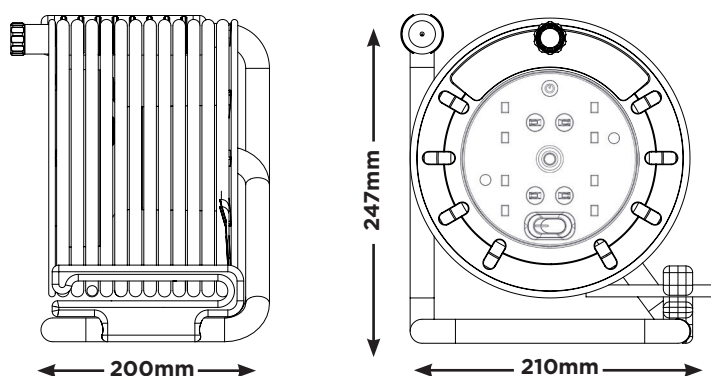

Technical Specification

25m Open Reel OMU25134SL-PX

Features

- » Robust case reel, with four shutter sockets
- » Safety thermal cut-out
- » Power on/off switch
- » Power LED indicator

Description

Lightweight and sturdy reel, this portable solution delivers for most garden and home improvement situations. It has been designed and engineered for longevity. The plastic drum provides reliable protection when in use, transported or stored. Using highly visible green cable, this range of extension reels provides four shuttered, LED indicator, power switch and has a built-in safety thermal cut-out for protection against overloading when fully reeled.

Line Diagrams

Technical Specifications

Standards	BS EN 61242. ASTA Approved
Maximum Load	720W/240V - Fully Wound 3120W/240V - Fully Unwound
Switch	Double Pole
Cable length	25m
Cable Size	Cable Size - 1.25mm ² (HO5VV-F)

Lic 940

Product Information

Part No	OMU25134SL-PX	Qty	2
Type	Open Cable Reel	Shipping Carton Info (m)	H:0.28 x W:0.24 x D:0.45
Cable Type	PVC	CBM (m³)	0.03024
Cable Length (m)	25m	G.W (kg)	6.5
Amp	13	EAN Barcode	5015056526546
Product Dimensions (Inch/cm)	H:9.7 x W:8.2 x D:7.8 H:24.7 x W:21 x D:20	ITF Barcode	05015056526645

Product Range

Product Image	Cat No	Size	Description	Length (m)	Sockets	Amps
	CMU10134SL-PX	S	Cassette Reel	10m	4 Sockets	13
	HMU15134SL-PX	M	Case Reel	15m	4 Sockets	13
	OMU25134SL-PX	L	Open Reel	25m	4 Sockets	13
	OLU50134SL-PX	XL	Open Reel	50m	4 Sockets	13
	OTLU40134SL-PX	XL	Heavy Duty Metal Open	40m	4 Sockets	13
	OMU2513FL3IP-PX	L	Reverse Open Reel	25+3m	1 Socket	13