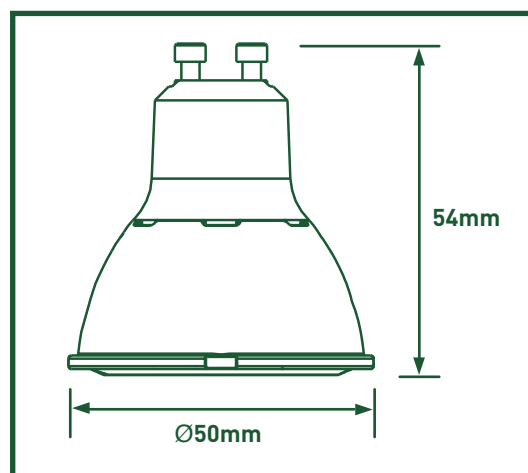

3 year standard GUARANTEE
3 year guarantee available in the UK. Rest of the world may vary, please ask your local distributor for more information.

Cat No.	Description	Lumens	Wattage	Colour temp	Equivalent wattage	Inner quantity	Outer quantity

Box

LGW3W26-01	Non-dimmable	260	3.5W	2700K	35W	10	200
LGN3W26-01	Non-dimmable	260	3.5W	4000K	35W	10	200
LGC3W26-01	Non-dimmable	260	3.5W	6000K	35W	10	200
LGW5W37-01	Non-dimmable	370	5W	2700K	50W	10	200
LGN5W37-01	Non-dimmable	370	5W	4000K	50W	10	200
LGC5W37-01	Non-dimmable	370	5W	6000K	50W	10	200
LGDW5W37-01	Dimmable	370	5W	2700K	50W	10	200
LGDN5W37-01	Dimmable	370	5W	4000K	50W	10	200
LGDC5W37-01	Dimmable	370	5W	6000K	50W	10	200
LGW7W56-01	Non-dimmable	560	7W	2700K	75W	10	200
LGN7W56-01	Non-dimmable	560	7W	4000K	75W	10	200
LGC7W56-01	Non-dimmable	560	7W	6000K	75W	10	200

Eco blister

LGN3W26-LE	Non-dimmable	260	3.5W	4000K	35W	5	50
LGW3W26-LE	Non-dimmable	260	3.5W	2700K	35W	5	50
LGW3W26/2-LE	Pack of 2	260	3.5W	2700K	35W	5	50
LGW3W26/3-LE	Pack of 3	260	3.5W	2700K	35W	5	50
LGW5W37-LE	Non-dimmable	370	5W	2700K	50W	5	50
LGN5W37-LE	Non-dimmable	370	5W	4000K	50W	5	50
LGW5W37/2-LE	Pack of 2	370	5W	2700K	50W	5	50
LGW5W37/3-LE	Pack of 3	370	5W	2700K	50W	5	50
LGDW5W37-LE	Dimmable	370	5W	2700K	50W	5	50
LGDN5W37-LE	Dimmable	370	5W	4000K	50W	5	50
LGDW5W37/2-LE	Pack of 2	370	5W	2700K	50W	5	50
LGDW5W37/3-LE	Pack of 3	370	5W	2700K	50W	5	50

Multi-pack x5 boxes

LGW3W26/5-01	Non-dimmable	260	3.5W	2700K	35W	-	10
LGDW5W37/5-01	Dimmable	370	5W	2700K	50W	-	10
LGW5W37/5-01	Non-dimmable	370	5W	2700K	50W	-	10

Type	GU10
Voltage	AC 230V
Power factor	>0.5
Ignition time	<0.55 sec
Start up time (95%)	2.0 sec
Switching cycle	>15,000