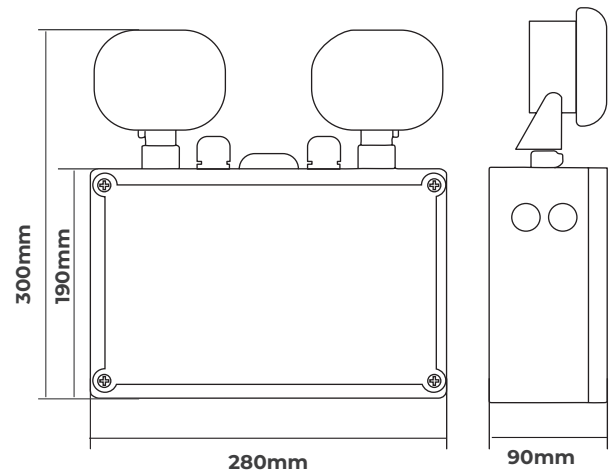

### Product Features

- Non-Maintained IP rated emergency twinspace
- Polycarbonate body with aluminium heads
- Adjustable heads to ensure coverage area
- Ideal for high ceiling applications

| CAT NO.    | TYPE           | LUMINAIRE LUMENS | WATTAGE |
|------------|----------------|------------------|---------|
| LEMIPTWNM3 | Non-Maintained | 480              | 7W      |
| LEMIPTWEST | Self-Test      | 480              | 7W      |

### Product Drawing

|  | HEIGHT | AXIAL DISTANCE FROM WALL | AXIAL SPACING | TRANSVERSE SPACING | TRANSVERSE SPACING FROM WALL |
|--|--------|--------------------------|---------------|--------------------|------------------------------|
| OPEN AREA - 0.5 LUX                      | 2.5    | 2                        | 8             | 8                  | 2                            |
|  | 3      | 2                        | 9             | 9                  | 2                            |
|  | 4      | 2                        | 10            | 10                 | 2                            |
| ESCAPE ROUTE - 1 LUX (Based on 2m width) | 2.5    | -                        | -             | 8.5                | 2                            |
|  | 3      | -                        | -             | 8.8                | 2                            |
|  | 4      | -                        | -             | 9.2                | 2                            |