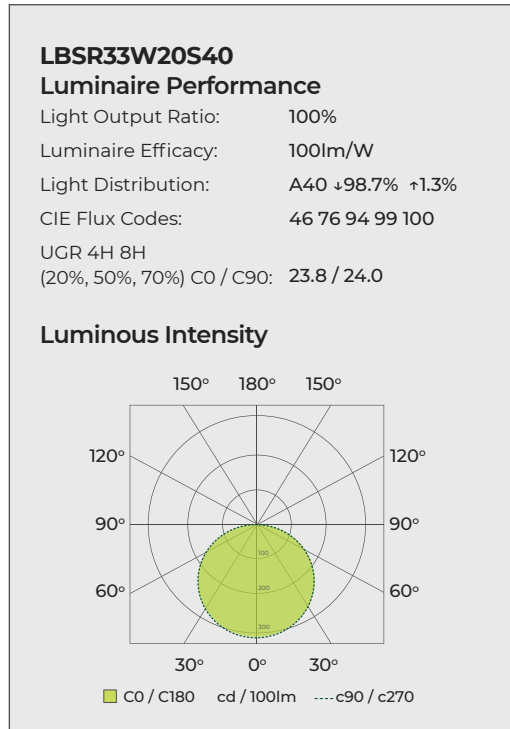

CAT NO.	DRIVER	LUMINAIRE LUMENS	WATTAGE
LBSR33W12S40	Fixed Output	1200	12W
LBSR33W12E40	Fixed Output + Emergency	1200	12W
LBSR33W20S40	Fixed Output	2000	20W
LBSR33W20E40	Fixed Output + Emergency	2000	20W

Product Accessories

CAT NO.	DESCRIPTION
LBSRTPC	Polished chrome trim

Product Drawing

PRODUCT OPTIONS	
Microwave Control	LBSR33WxxS40MW
Microwave and Emergency	LBSR33WxxE40MW

CAT NO.	WEIGHT (kg)	EFFICACY (lm/W)	CRI	FREQUENCY (Hz)	UGR	IK RATING	TEMP RANGE (°C)	AMBIENT TEMP RATED LIFE (°C)	L/B RATED LIFE
LBSR33W12S40	0.99	100	>80	50-60	<23	IK08	-20 to +30	25	L70 / B50
LBSR33W12E40	1.29	100	>80	50-60	<23	IK08	0 to +30	25	L70 / B50
LBSR33W20S40	0.99	100	>80	50-60	<24	IK08	-20 to +30	25	L70 / B50
LBSR33W20E40	1.29	100	>80	50-60	<24	IK08	0 to +30	25	L70 / B50