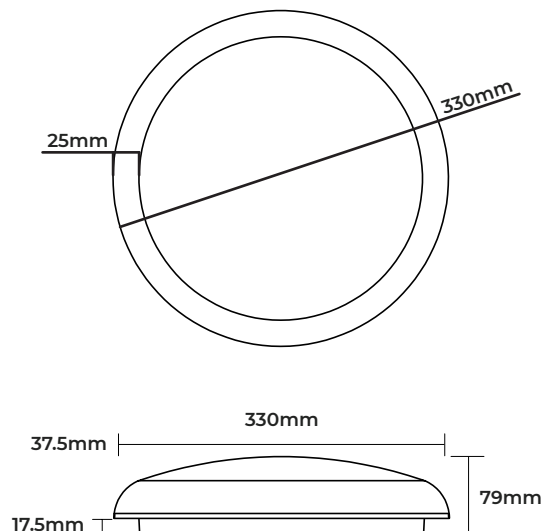

SIERRA BULKHEAD

Product Features

- Decorative interior bulkhead ideal for commercial applications
- Polished Chrome trim accessory available, white as standard
- Polycarbonate base and diffuser for increased durability
- Microwave control and emergency versions available

Product Accessories

CAT NO.	DESCRIPTION
LBSRTPC	Polished chrome trim

Product Drawing

PRODUCT OPTIONS	
Microwave Control	LBSR33WxxS40MW
Microwave and Emergency	LBSR33WxxE40MW

CAT NO.	WEIGHT (kg)	EFFICACY (lm/W)	CRI	FREQUENCY (Hz)	UGR	IK RATING	TEMP RANGE (°C)	AMBIENT TEMP RATED LIFE (°C)	L/B RATED LIFE
LBSR33W12S40	0.99	100	>80	50-60	<23	IK08	-20 to +30	25	L70 / B50
LBSR33W12E40	1.29	100	>80	50-60	<23	IK08	0 to +30	25	L70 / B50
LBSR33W20S40	0.99	100	>80	50-60	<24	IK08	-20 to +30	25	L70 / B50
LBSR33W20E40	1.29	100	>80	50-60	<24	IK08	0 to +30	25	L70 / B50