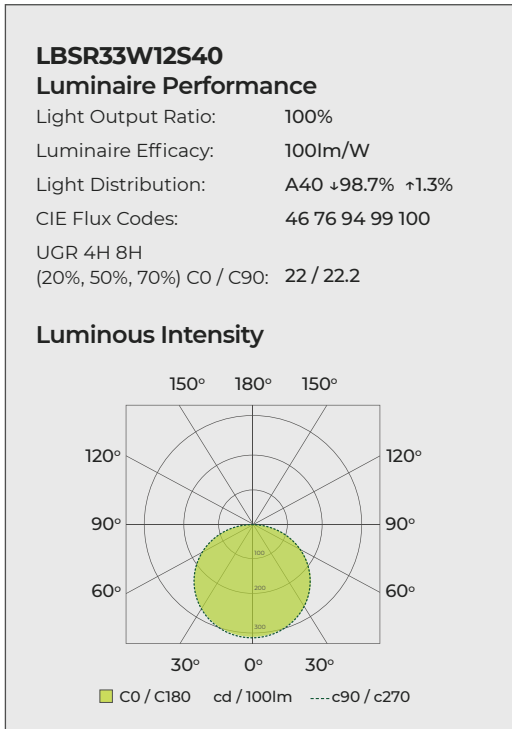

CAT NO.	DRIVER	LUMINAIRE LUMENS	WATTAGE
LBSR33W12S40	Fixed Output	1200	12W
LBSR33W12E40	Fixed Output + Emergency	1200	12W
LBSR33W20S40	Fixed Output	2000	20W
LBSR33W20E40	Fixed Output + Emergency	2000	20W

Product Accessories

CAT NO.	DESCRIPTION
LBSRTPC	Polished chrome trim

Product Drawing

PRODUCT OPTIONS	
Microwave Control	LBSR33WxxS40MW
Microwave and Emergency	LBSR33WxxE40MW

CAT NO.	WEIGHT (kg)	EFFICACY (lm/W)	CRI	FREQUENCY (Hz)	UGR	IK RATING	TEMP RANGE (°C)	AMBIENT TEMP RATED LIFE (°C)	L/B RATED LIFE
LBSR33W12S40	0.99	100	>80	50-60	<23	IK08	-20 to +30	25	L70 / B50
LBSR33W12E40	1.29	100	>80	50-60	<23	IK08	0 to +30	25	L70 / B50
LBSR33W20S40	0.99	100	>80	50-60	<24	IK08	-20 to +30	25	L70 / B50
LBSR33W20E40	1.29	100	>80	50-60	<24	IK08	0 to +30	25	L70 / B50