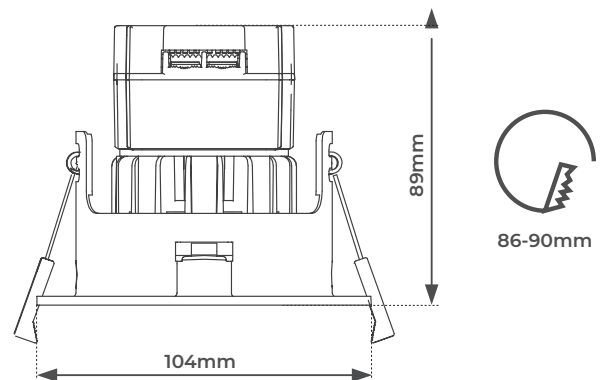

FType ADJUSTABLE DOWNLIGHT

Product Features

- Super efficient LED downlight with speed-fit terminal block
- Fully tested to 30, 60 and 90 min fire rating and insulation coverable
- Tilt angle of up to 20 degrees
- Supplied with True Matt White flat bezel
- Fire rated, Acoustic Rated to Part E, Air Leakage rated to Part C and insulation coverable

Bezels

Polished Chrome

Brushed Steel

Black

Product Drawing

CAT NO.	WEIGHT (kg)	EFFICACY (Lm/W)	CRI	FREQUENCY (Hz)	TEMP RANGE	AMBIENT TEMP RATED LIFE (°C)	L/B RATED LIFE	CUT OUT (mm)
EFTA60W30	0.4	100	>83	50-60	-20 to +40	25	L70/B50	86-90
EFTA60W40	0.4	100	>83	50-60	-20 to +40	25	L70/B50	86-90