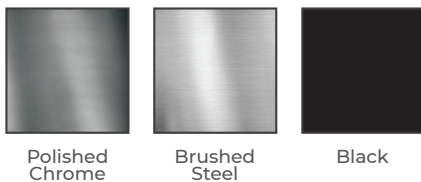

FType ADJUSTABLE DOWNLIGHT

Product Features

- Super efficient LED downlight with speed-fit terminal block
- Fully tested to 30, 60 and 90 min fire rating and insulation coverable
- Tilt angle of up to 20 degrees
- Supplied with True Matt White flat bezel
- Fire rated, Acoustic Rated to Part E, Air Leakage rated to Part C and insulation coverable

CAT NO.	LUMINAIRE LUMENS	WATTAGE	COLOUR TEMP
EFTA60W30	600	6W	3000K
EFTA60W40	600	6W	4000K

Product Accessories

CAT NO.	BEZEL COLOUR	FINISH
EFTABZPC	Polished Chrome	Flat
EFTABZAR	Black	Flat
EFTABZBS	Brushed Steel	Flat

Bezels

Polished Chrome

Brushed Steel

Black

Product Drawing

CAT NO.	WEIGHT (kg)	EFFICACY (Lm/W)	CRI	FREQUENCY (Hz)	TEMP RANGE	AMBIENT TEMP RATED LIFE (°C)	L/B RATED LIFE	CUT OUT (mm)
EFTA60W30	0.4	100	>83	50-60	-20 to +40	25	L70/B50	86-90
EFTA60W40	0.4	100	>83	50-60	-20 to +40	25	L70/B50	86-90