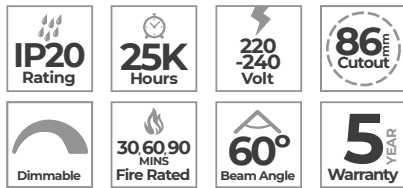

FType ADJUSTABLE DOWNLIGHT

Product Features

- Super efficient LED downlight with speed-fit terminal block
- Fully tested to 30, 60 and 90 min fire rating and insulation coverable
- Tilt angle of up to 20 degrees
- Supplied with True Matt White flat bezel
- Fire rated, Acoustic Rated to Part E, Air Leakage rated to Part C and insulation coverable

CAT NO.	LUMINAIRE LUMENS	WATTAGE	COLOUR TEMP
EFTA60W30	600	6W	3000K
EFTA60W40	600	6W	4000K

Product Accessories

CAT NO.	BEZEL COLOUR	FINISH
EFTABZPC	Polished Chrome	Flat
EFTABZAR	Black	Flat
EFTABZBS	Brushed Steel	Flat

Bezels

Polished Chrome

Brushed Steel

Black

Product Drawing

CAT NO.	WEIGHT (kg)	EFFICACY (Lm/W)	CRI	FREQUENCY (Hz)	TEMP RANGE	AMBIENT TEMP RATED LIFE (°C)	L/B RATED LIFE	CUT OUT (mm)
EFTA60W30	0.4	100	>83	50-60	-20 to +40	25	L70/B50	86-90
EFTA60W40	0.4	100	>83	50-60	-20 to +40	25	L70/B50	86-90