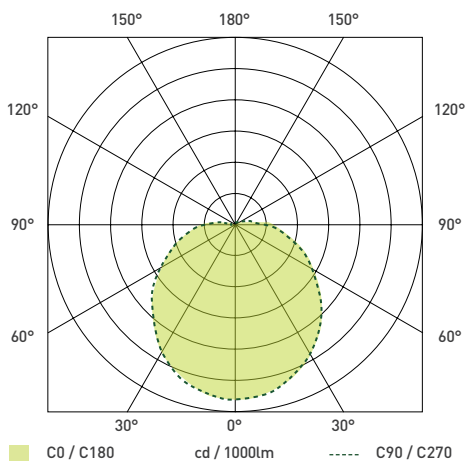

EBE5R40

LUMINAIRE PERFORMANCE

Light Output Ratio: 100%
Luminaire Efficacy: 81.82 lm/W
Light Distribution: A31 ↓94.2% ↑5.8%
CIE Flux Codes: 40 69 88 94 100

LUMINOUS INTENSITY

LUCECO

This luminaire contains built-in LED lamps.

A++
A+
A
~~**B**~~
~~**C**~~
~~**D**~~
~~**E**~~

} LED

The lamps cannot be changed in the luminaire.

874/2012

STANDARDS

EN 60598-1	Luminaires - General requirements
EN 60598-2-1	Luminaires - Fixed general purpose
EN 61347-1	Lamp controlgear - Part 1: General and safety requirements
EN 61347-2-13	Lamp controlgear - Part 2-13 : Particular requirements for d.c. or a.c. supplied electronic controlgear for LED modules
EN 55015	Limits and methods of measurement of radio disturbance characteristics of electrical lighting and similar equipment
EN 61547	Equipment for general lighting purposes - EMC immunity requirements
EN 61000-3-2	Electromagnetic compatibility (EMC) - Part 3-2: Limits - for harmonic current emissions
EN 62471	Photobiological safety of lamps and lamp systems
2002/96/EC	Waste Electrical & Electronic Equipment (WEEE)
2011/65/EU	Restriction of the use of certain Hazardous Substances in EEE (RoHS)
[EC] No 1907/2006	The Registration, Evaluation, Authorisation and Restriction of Chemicals (REACH)