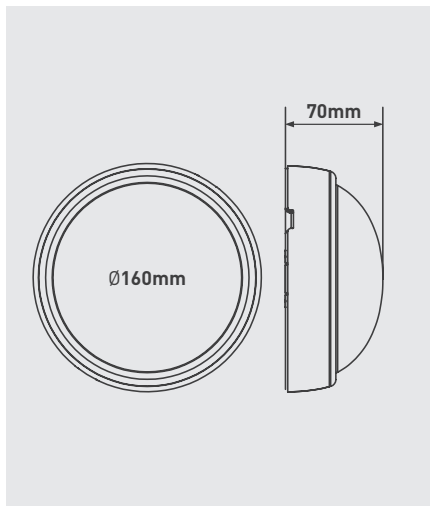

IP54 ROUND MINI BULKHEAD DECORATIVE EXTERIOR

- IP54 rated - ideal for internal, external and utility installations
- Easy quick installation - Wall or Ceiling mounted
- Suitable for residential and commercial applications
- High impact durable polycarbonate housing
- Supplied with interchangeable Black and White bezels

CAT NO.	LUMINAIRE LUMENS	WATTAGE	FINISH
EBE5R40	450	5.5W	White/Black

EBE5R40

LUMINAIRE PERFORMANCE

Light Output Ratio: 100%
 Luminaire Efficacy: 81.82 lm/W
 Light Distribution: A31 ↓94.2% ↑5.8%
 CIE Flux Codes: 40 69 88 94 100