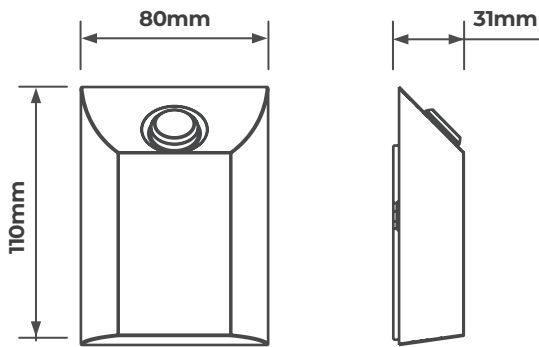

Product Drawing

CAT NO.	WEIGHT (g)	FREQUENCY (Hz)	IK RATING	TEMP RANGE (°C)	LOAD (A)	STANDBY POWER (W)
LSPC500	101	50-60	IK06	-25 to +40	2.1	<0.5

STANDARD	DESCRIPTION
EN 61000-3-2	Electromagnetic compatibility (EMC) – Part 3-2: Limits – for harmonic current emissions
IEC 60669-2-1:2021	Electronic Control Devices