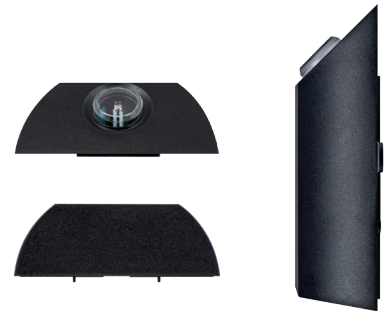

Product Drawing

CAT NO.	WEIGHT (g)	FREQUENCY (Hz)	IK RATING	TEMP RANGE (°C)	LOAD (A)	STANDBY POWER (W)
LSPC500	101	50-60	IK06	-25 to +40	2.1	<0.5

STANDARD	DESCRIPTION
EN 61000-3-2	Electromagnetic compatibility (EMC) – Part 3-2: Limits – for harmonic current emissions
IEC 60669-2-1:2021	Electronic Control Devices