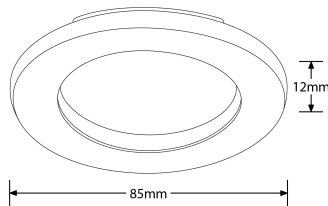

Product Features:

- Interchangeable Twist & Lock bezel for E8 Fire Rated Downlight
- IP65 Rated
- Available in White, Matt White, Polished Chrome and Satin Nickel

Product Image:

E8™ Fixed IP65 Aluminium Downlight Bezel

Product Specs:

IP Rating	IP65	Optic Material	Glass
Overall Diameter (mm)	85	Weight (Kg)	0.048
Positional Adjustment	Fixed		

Line Drawing

SKU Table and Ordering:

Cat No.(SKU Code)	Finish Colour
EN-BZE8MW	Matt White
EN-BZE8PC	Polished Chrome
EN-BZE8SN	Satin Nickel
EN-BZE8W	White