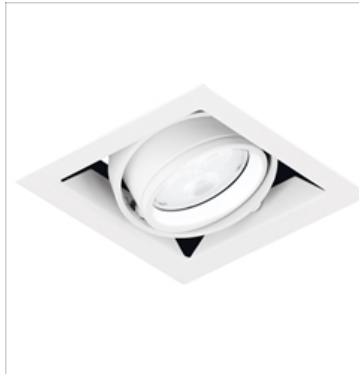

Project..... Comments.....

Fixture Type..... Prepared By.....

Product Description:

Mains voltage GU10 halogen ceiling mounted adjustable spotlight. Adjustable on two axes to allow precise direction of light.

Product Image & Dimensions:

Overall Length 107 mm
Overall Width 107 mm

Product Specifications:

- Lamp Type: GU10
- Lamp Base: GU10
- Input Voltage (Min): 220 V
- Input Voltage (Max): 240 V
- Input Voltage Type: AC
- Dimmable: Yes
- Recess Depth: 136 mm
- Overall Length: 107 mm
- Overall Width: 107 mm
- Guarantee: 1 Year