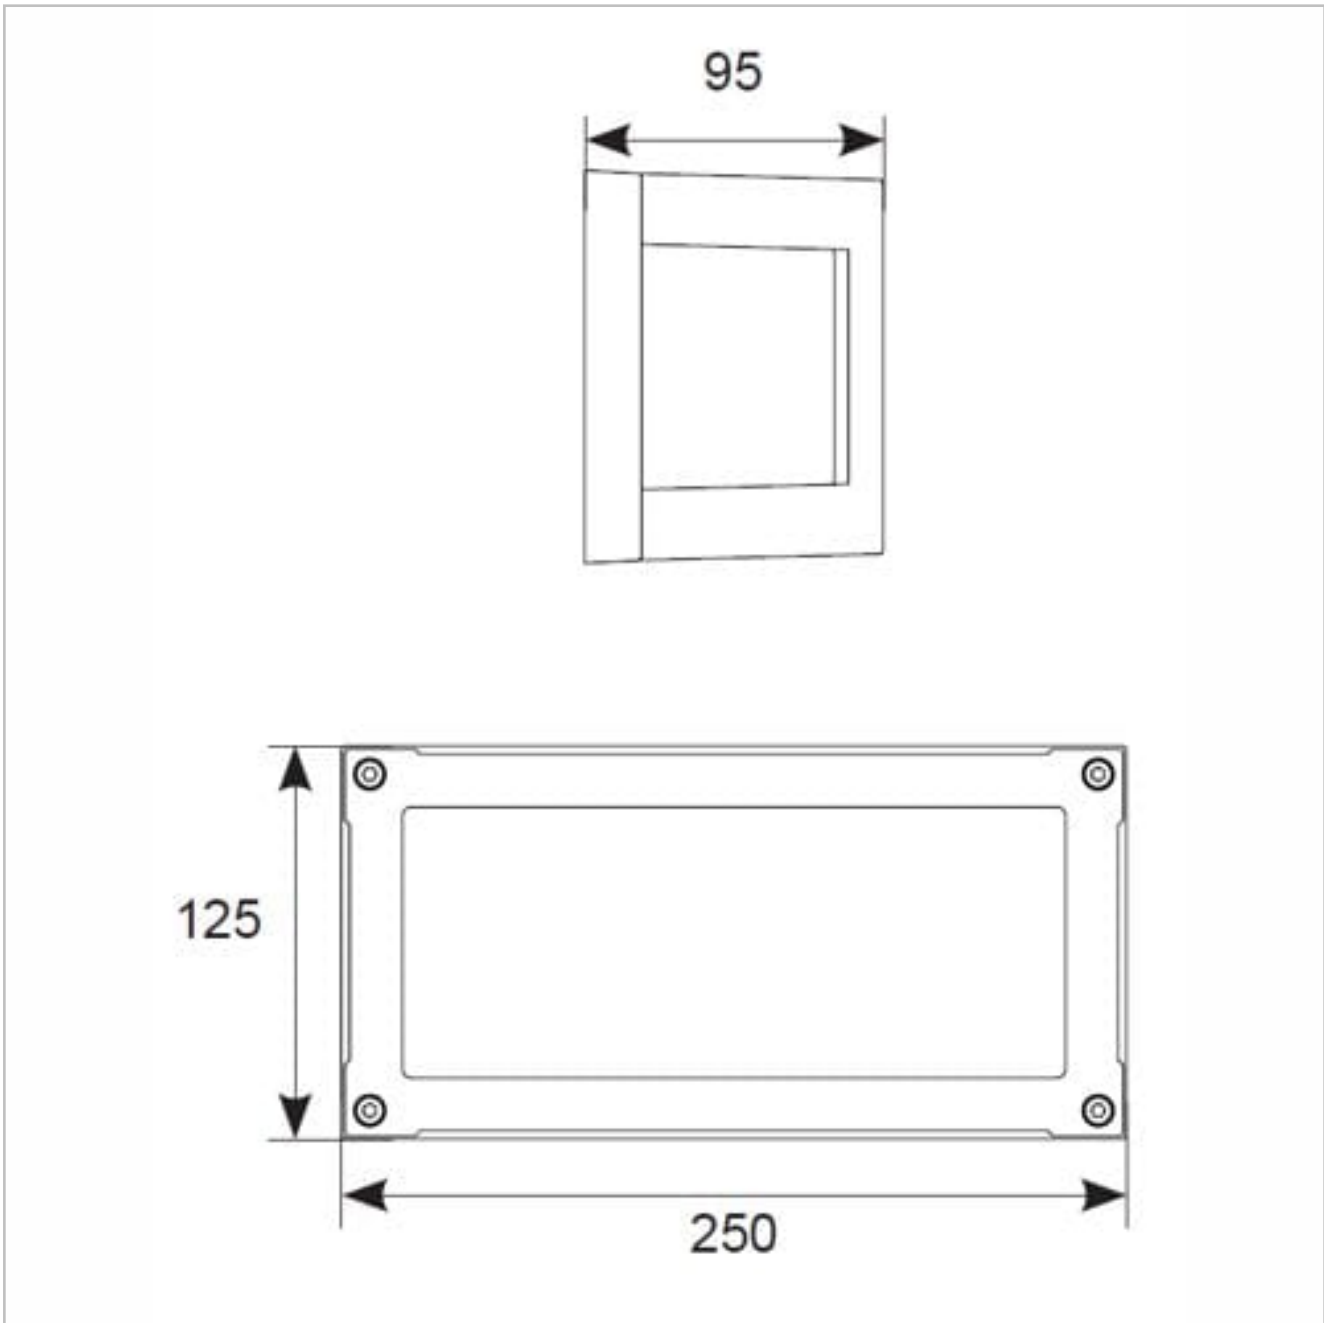

Datasheet generated from <https://onetimepim.com> last updated Monday, July 25, 2022 10:08:10 AM