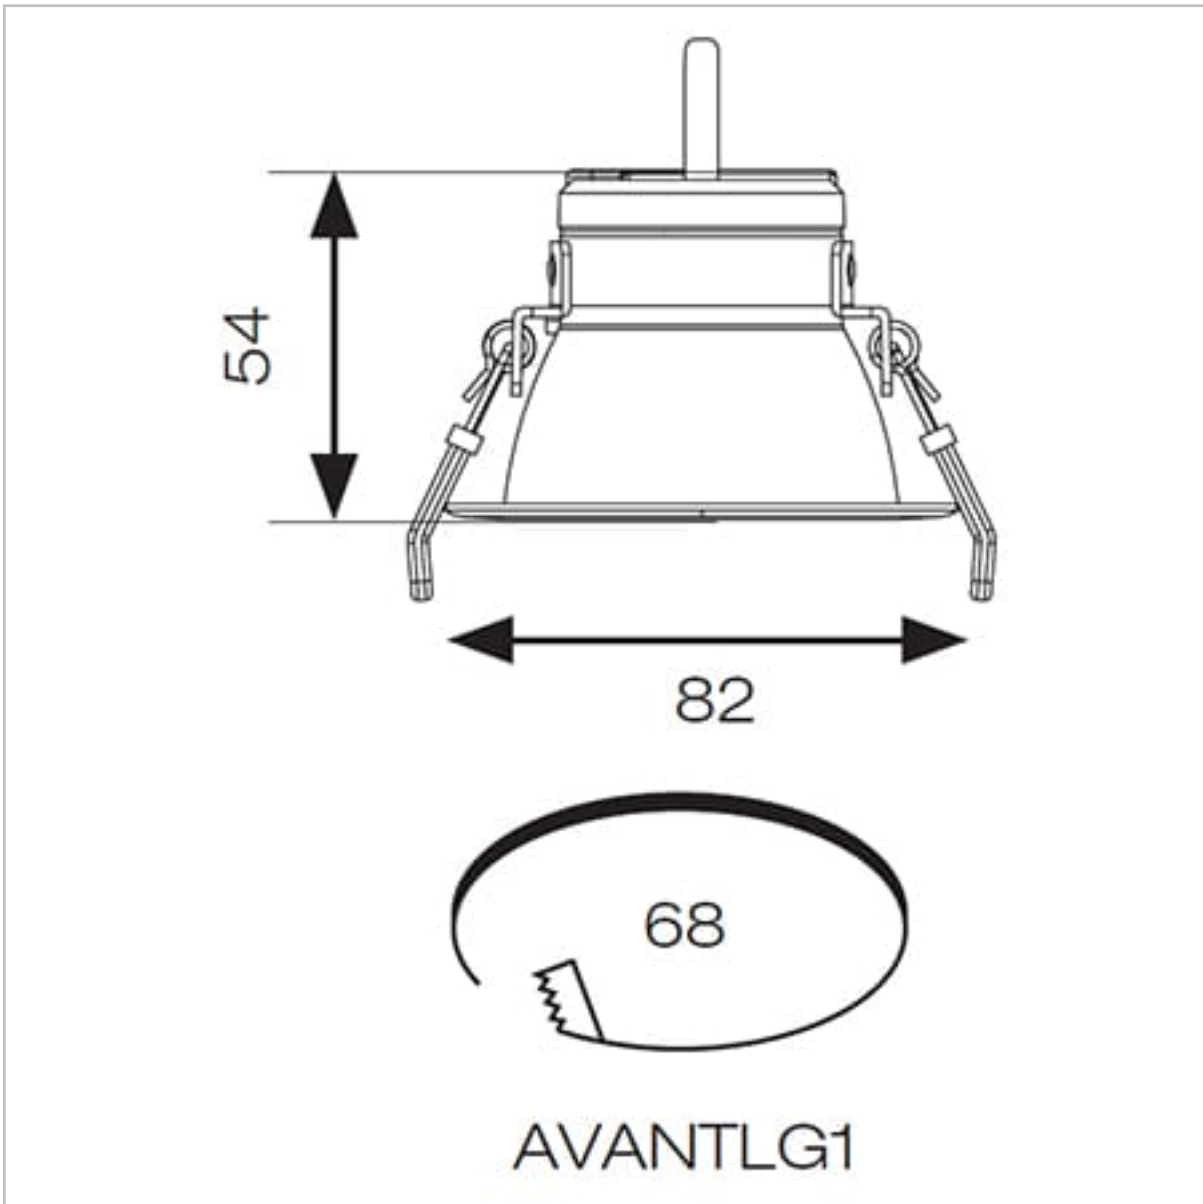

Datasheet generated from <https://onetimepim.com> last updated Thursday, October 13, 2022 10:01:23 PM