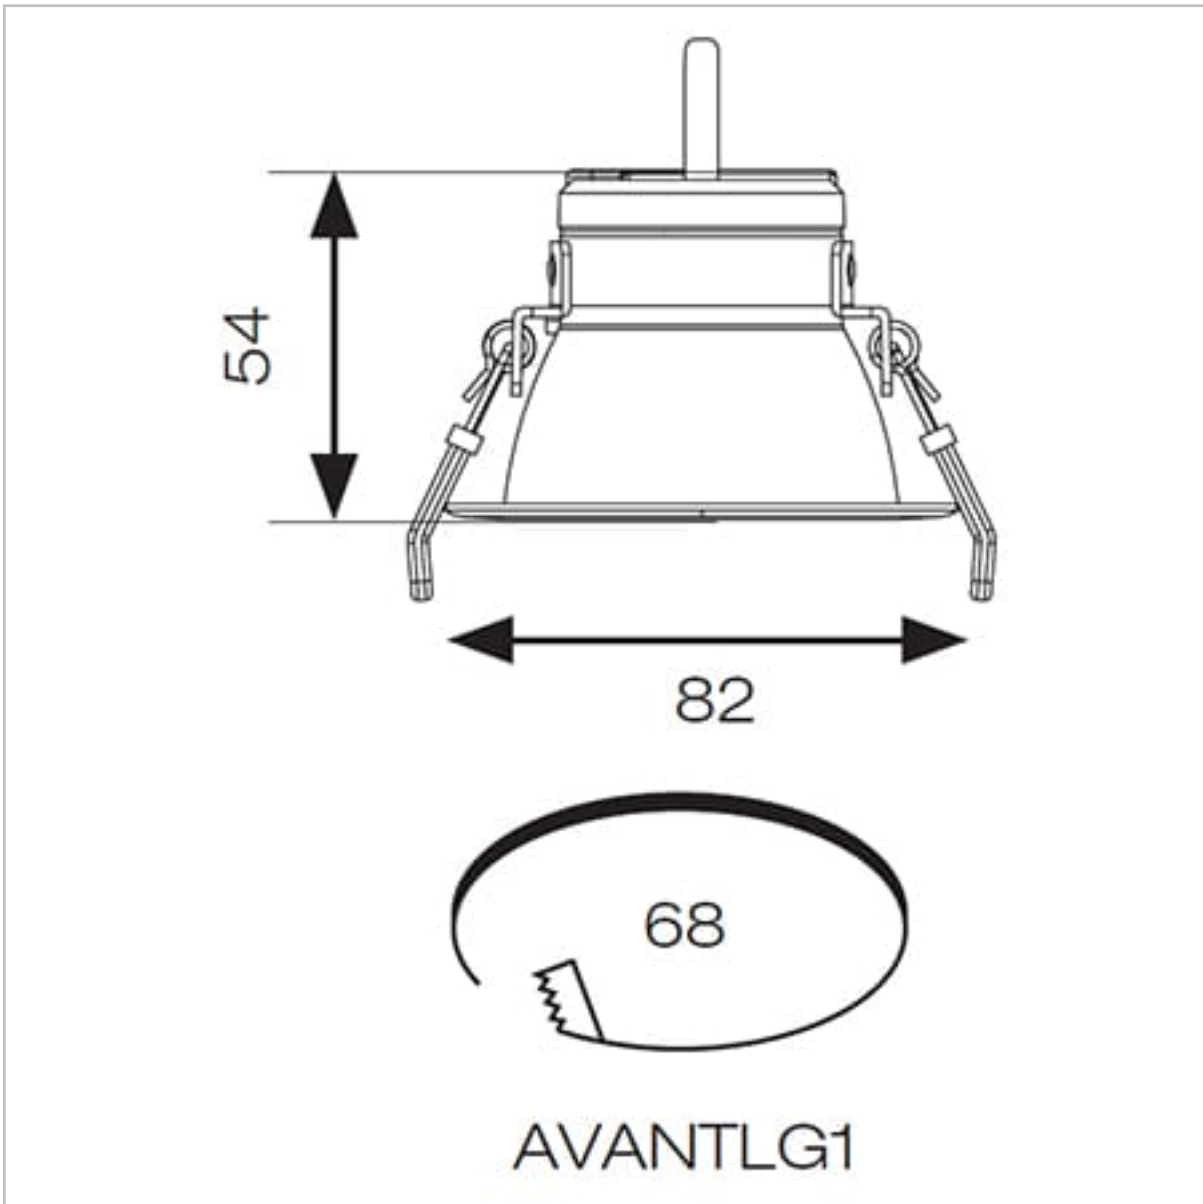

Downlight design allows installation into existing hole cut-outs from 68mm to 100mm

Powered by Tridonic

General Information

Lamp Type	LED
Colour / Finish	White
Bluetooth Enabled	Yes
IP Rating	IP20
Class Protection	2
Internal / External	Internal
Surface / Recessed / Suspended	Recessed
Lifetime (Hrs)	L80 B50 78,000h
Warranty (Years)	5
CE Mark	Yes
Diameter (mm)	82 mm
Height (mm)	54 mm

Technical Information

Wattage	9W
Lumens Delivered	800lm
Lm/W	89lm/W
Beam Angle	40
CRI	80
CCT	4000K
Input	220/240V
Hertz	50/60Hz
Operating Temp	-20°C to 40°C
SDCM	6
UGR	19

Datasheet generated from <https://onetimepim.com> last updated Thursday, October 6, 2022 8:27:00 AM