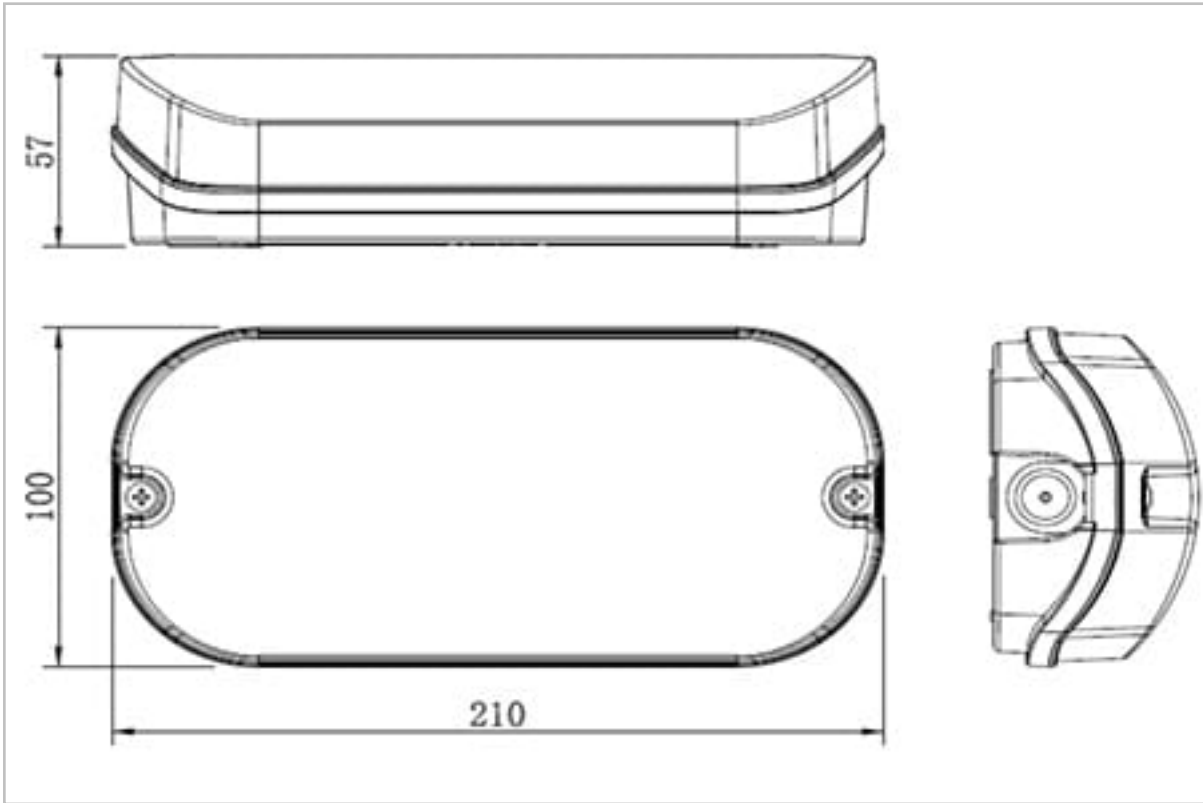

Datasheet generated from <https://onetimepim.com> last updated Thursday, October 27, 2022 10:00:40 PM