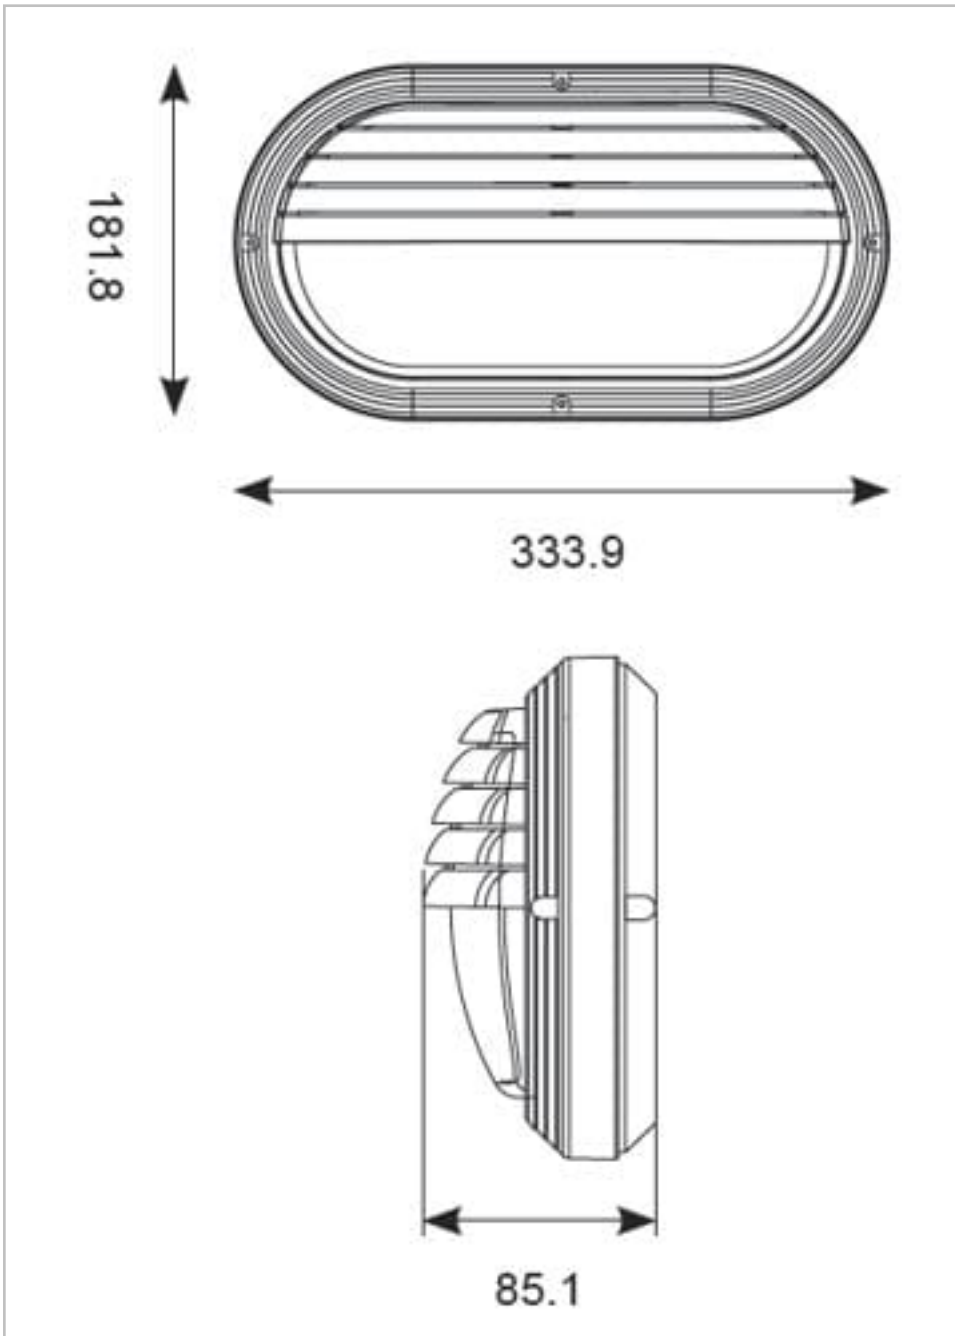

ASR2LED/W/CCT

Sorrento CCT White

Features

Shallow depth IP65 polycarbonate 2-In-1 LED bulkhead suitable for external commercial applications

Internal CCT selector switch allows the installer to choose the CCT between 3000K and 4000K

Supplied with both plain and louvred eyelid covers

Non-dimmable

General Information

Lamp Type	LED
Colour / Finish	White
IP Rating	IP65
IK Rating	IK08
Class Protection	2
Internal / External	External
Surface / Recessed / Suspended	Surface
Lifetime (Hrs)	L70 B50 60,000h
Warranty (Years)	2
CE Mark	Yes
Width (mm)	333.9 mm
Height (mm)	181.8 mm
Depth (mm)	85.1 mm

Technical Information

Wattage	8W
Lumens Delivered	720lm (4000K)
Lm/W	90lm/W (4000K)
Beam Angle	115
CRI	80
CCT	3000/4000K
Input	220/240V
Hertz	50/60Hz
Operating Temp	-25°C to 25°C
SDCM	6

Datasheet generated from <https://onetimepim.com> last updated Thursday, October 27, 2022 10:00:46 PM