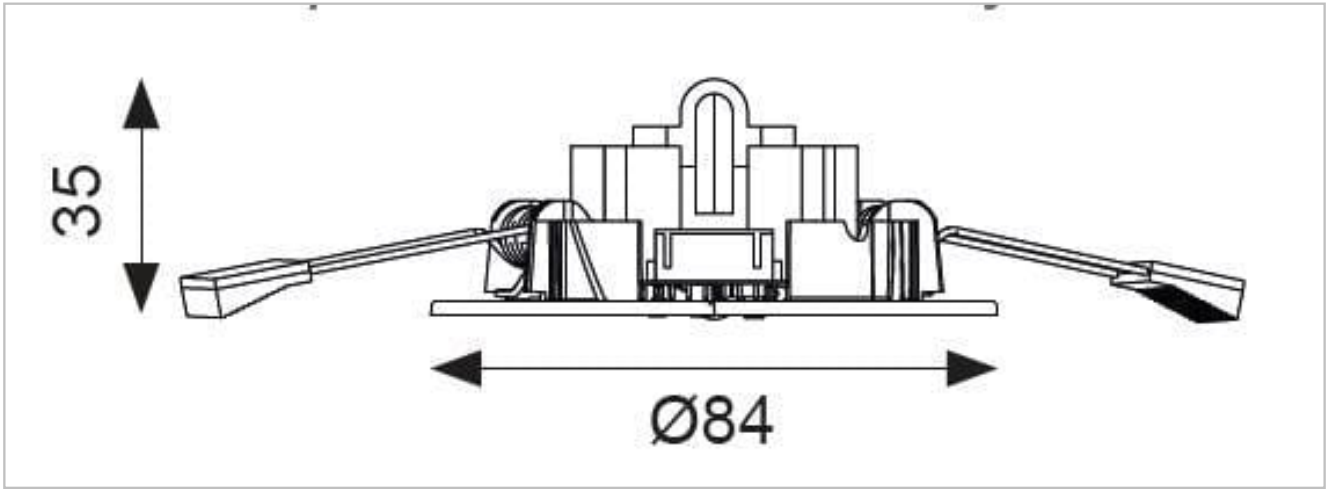

Datasheet generated from <https://onetimepim.com> last updated Thursday, November 3, 2022 11:00:30 PM