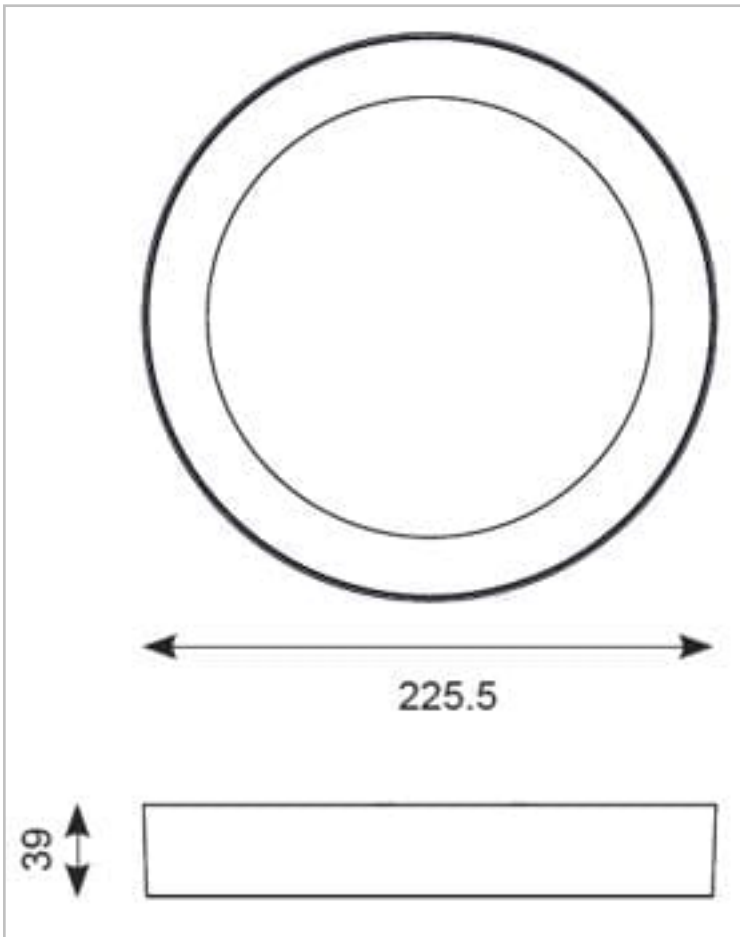

ASFRLED230/CW

Freska Surface Downlight Cool White

Features

Shallow surface mounted circular edge-lit LED panel

Suitable for semi-commercial and residential applications

Simple twist and lock invisible fixing method enables ease and speed of installation

Non-dimmable

General Information

Lamp Type	LED
Colour / Finish	White
IP Rating	IP20
Class Protection	2
Internal / External	Internal
Surface / Recessed / Suspended	Surface
Diffuser Rating	Tp(b)
Lifetime (Hrs)	L70 B50 54,000h
Warranty (Years)	2
CE Mark	Yes
Diameter (mm)	225.5 mm
Height (mm)	39 mm

Technical Information

Wattage	18W
Lumens Delivered	1400lm
Lm/W	76lm/W
Beam Angle	110
CRI	80
CCT	4000K
Input	220/240V
Hertz	50/60Hz
Operating Temp	-20°C to 40°C
SDCM	6
UGR	24

Datasheet generated from <https://onetimepim.com> last updated Thursday, October 6, 2022 8:27:02 AM