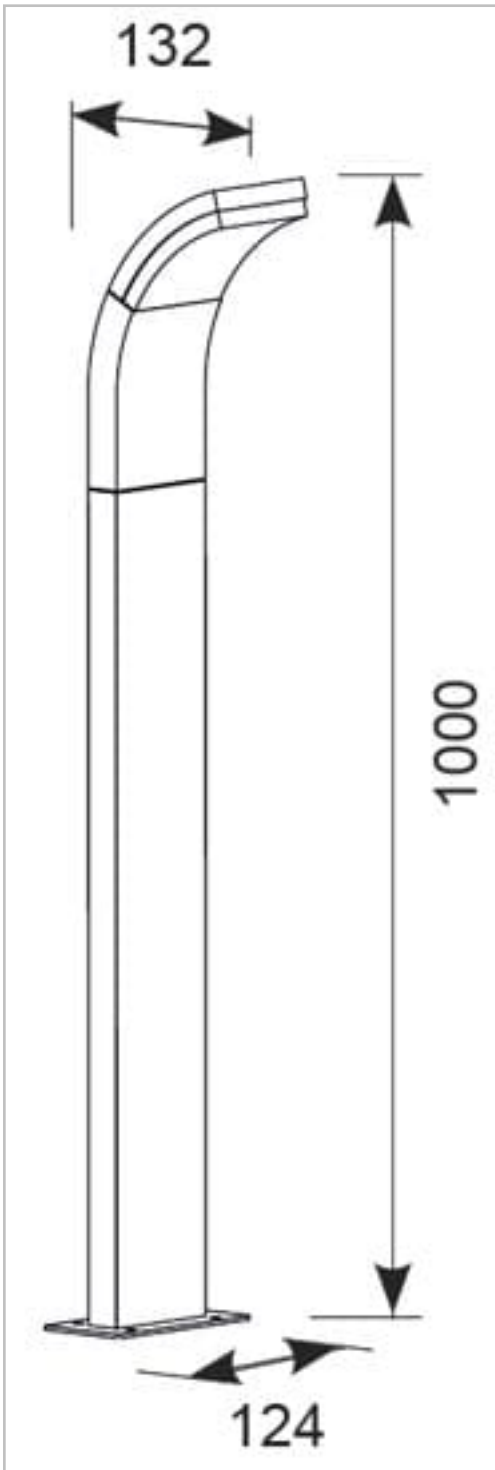

Datasheet generated from <https://onetimepim.com> last updated Thursday, October 6, 2022 8:27:09 AM