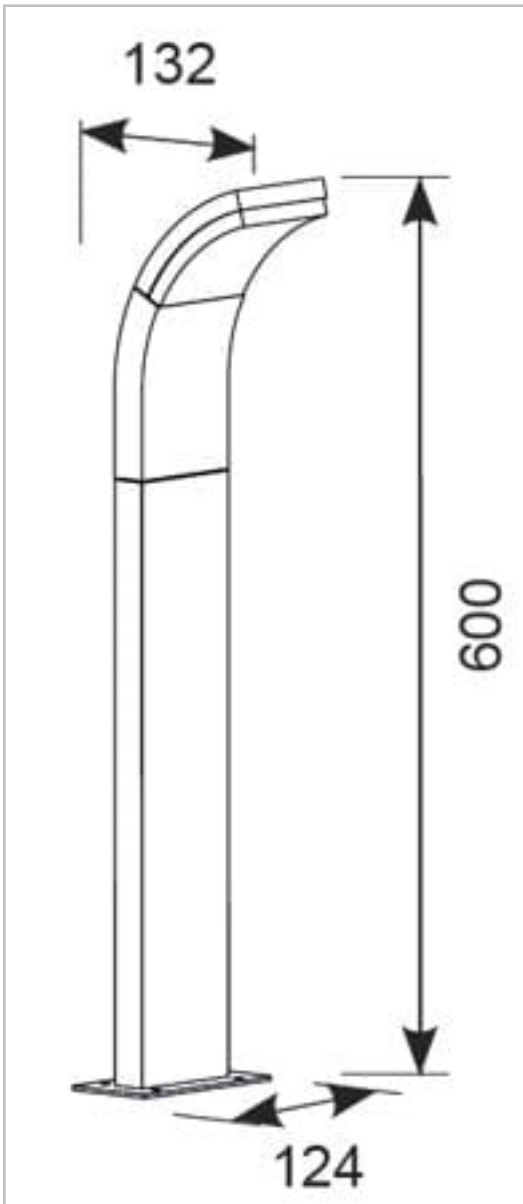

Flange mounted base for surface fixing

Non-dimmable

General Information

Lamp Type	LED
Colour / Finish	Graphite
IP Rating	IP54
IK Rating	IK07
Class Protection	1
Internal / External	External
Surface / Recessed / Suspended	Surface
Lifetime (Hrs)	L70 B50 36,000h
Warranty (Years)	3
CE Mark	Yes
Width (mm)	124 mm
Height (mm)	600 mm
Depth (mm)	132 mm

Technical Information

Wattage	6.5W
Lumens Delivered	410lm
Lm/W	68lm/W
Beam Angle	80/140
CRI	80
CCT	4000K
Input	100/240V
Hertz	50/60Hz
Operating Temp	-20°C to 45°C
SDCM	6

Datasheet generated from <https://onetimepim.com> last updated Thursday, October 6, 2022 8:27:09 AM