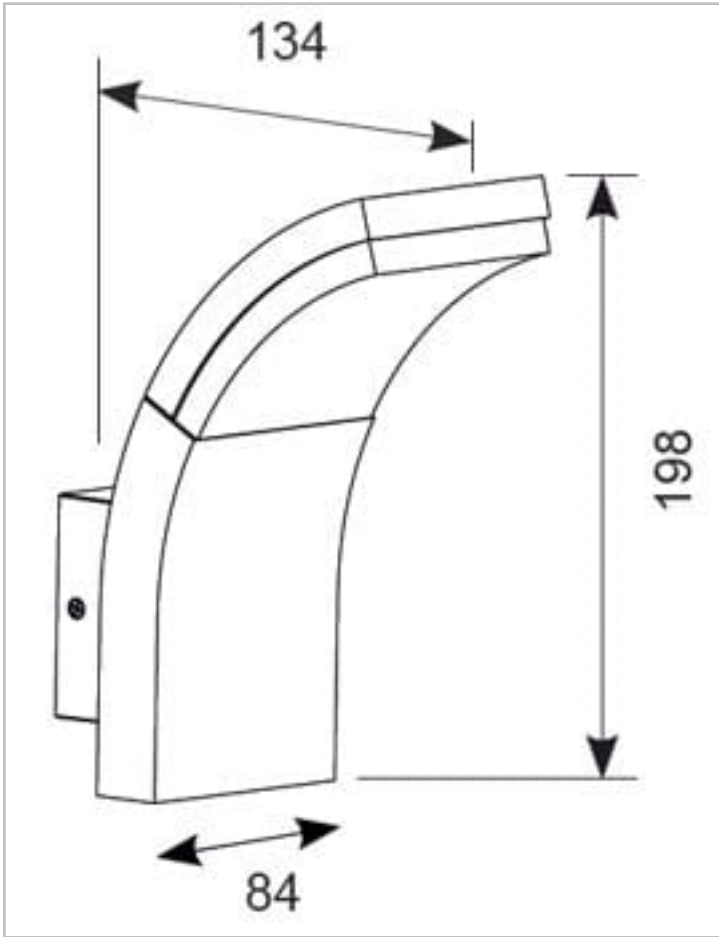

Available in 3000K and 4000K options

Non-dimmable

General Information

Lamp Type	LED
Colour / Finish	Graphite
IP Rating	IP54
IK Rating	IK07
Class Protection	1
Internal / External	External
Surface / Recessed / Suspended	Surface
Lifetime (Hrs)	L70 B50 36,000h
Warranty (Years)	3
CE Mark	Yes
Width (mm)	84 mm
Height (mm)	198 mm
Depth (mm)	134 mm

Technical Information

Wattage	6.5W
Lumens Delivered	410lm
Lm/W	68lm/W
Beam Angle	80/140
CRI	80
CCT	4000K
Input	100/240V
Hertz	50/60Hz
Operating Temp	-20°C to 45°C
SDCM	6

Datasheet generated from <https://onetimepim.com> last updated Thursday, October 13, 2022 10:02:00 PM