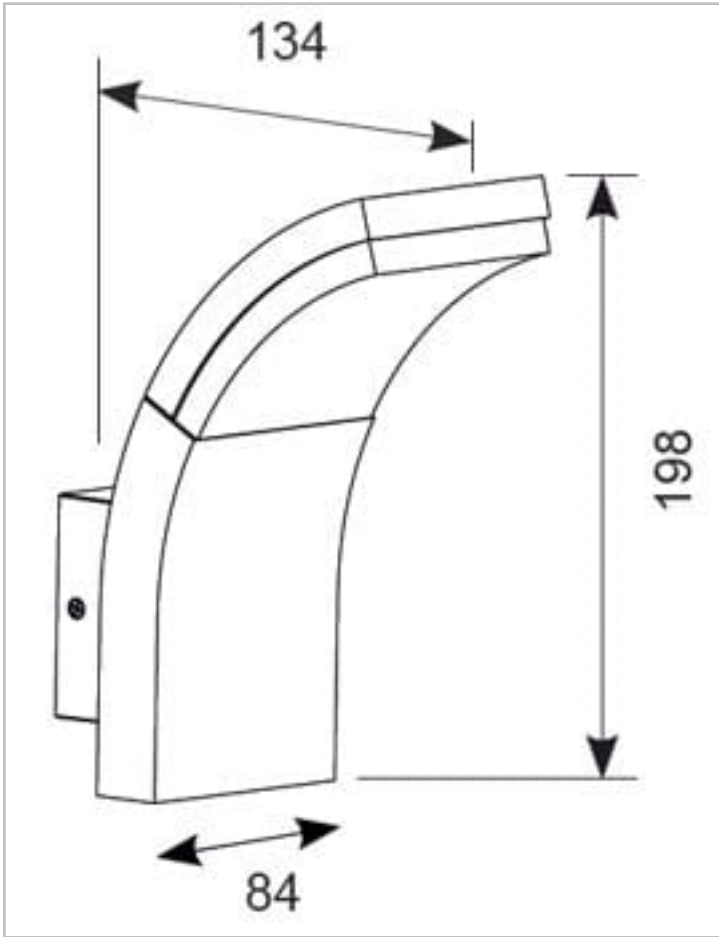

Available in 3000K and 4000K options

Non-dimmable

General Information

Lamp Type	LED
Colour / Finish	Graphite
IP Rating	IP54
IK Rating	IK07
Class Protection	1
Internal / External	External
Surface / Recessed / Suspended	Surface
Lifetime (Hrs)	L70 B50 36,000h
Warranty (Years)	3
CE Mark	Yes
Width (mm)	84 mm
Height (mm)	198 mm
Depth (mm)	134 mm

Technical Information

Wattage	6.5W
Lumens Delivered	410lm
Lm/W	68lm/W
Beam Angle	80/140
CRI	80
CCT	4000K
Input	100/240V
Hertz	50/60Hz
Operating Temp	-20°C to 45°C
SDCM	6

Datasheet generated from <https://onetimepim.com> last updated Thursday, October 6, 2022 8:27:05 AM