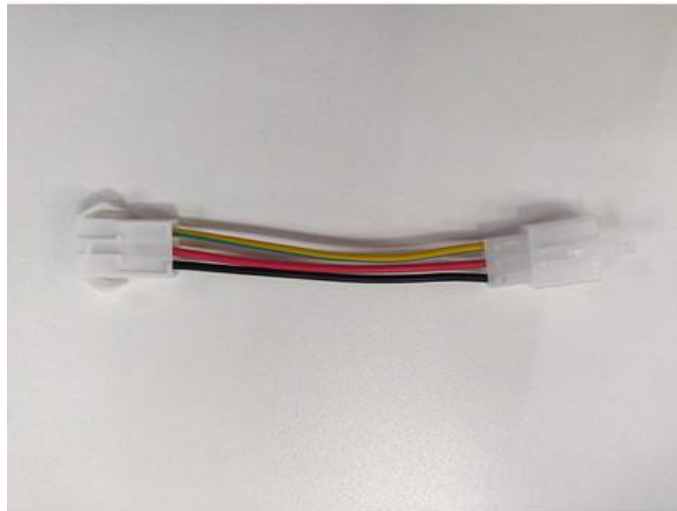

Battery Pack Connector

- Connector accessory to connect spare battery packs.
- Compatible with older versions of Signal, Beacon and Merlin

Features

- | | |
|-----------|---|
| Feature 1 | Connector accessory to connect spare battery packs. |
| Feature 2 | Compatible with older versions of Signal, Beacon and Merlin |