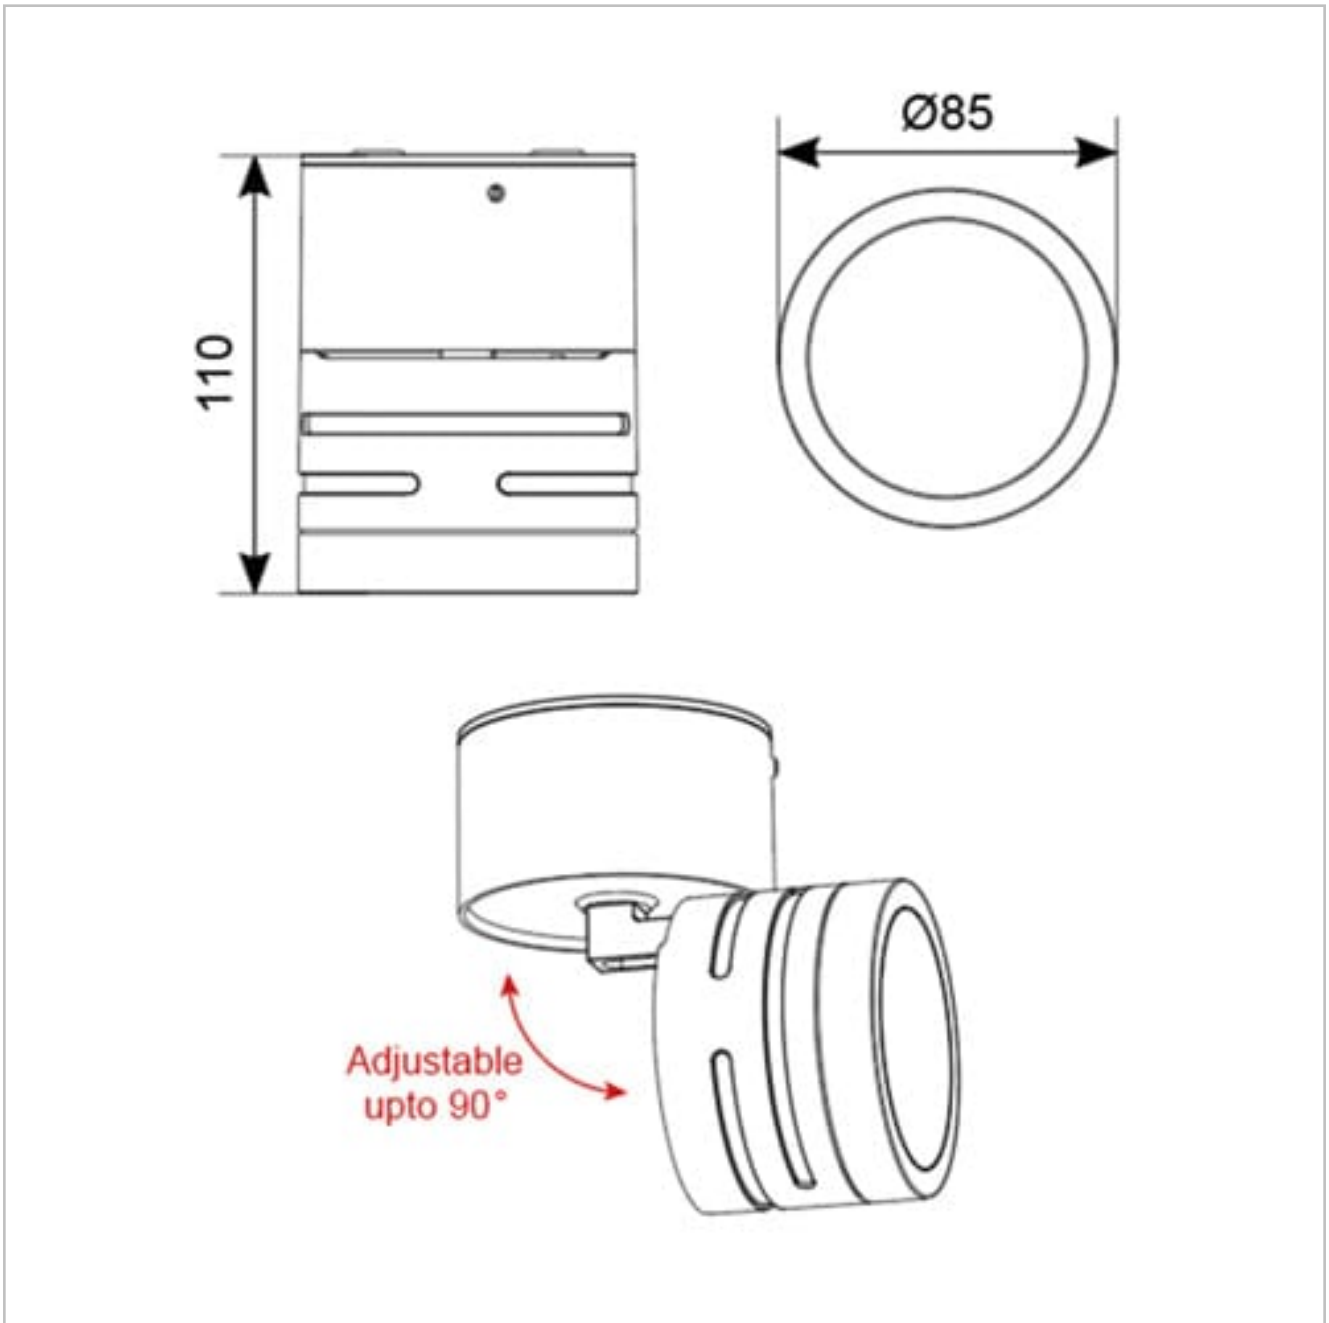

AREELEDA

Reef CCT Adjustable Surface Downlight White

Features

Durable indoor/outdoor surface mounted downlight suitable for residential and hospitality applications

Choice of matt white or black finishes

Polycarbonate construction ideal for coastal applications

CCT selectable between 3000K, 4000K and 6000K

Unique lockable installation base plate with push fit loop-in loop-out terminals for ease of installation

Non-dimmable

General Information

| | |
|--------------------------------|---------------------|
| Lamp Type | LED |
| Colour / Finish | White |
| IP Rating | IP54 |
| IK Rating | IK08 |
| Class Protection | 2 |
| Bathroom Zone | 2 |
| Internal / External | Internal / External |
| Surface / Recessed / Suspended | Surface |
| Lifetime (Hrs) | L80 54,000h |
| Warranty (Years) | 3 |
| CE Mark | Yes |
| Diameter (mm) | 85 mm |
| Height (mm) | 110 mm |

Technical Information

| | |
|------------------|-----------------|
| Wattage | 5W |
| Lumens Delivered | 480lm (4000K) |
| Lm/W | 97lm/W (4000K) |
| Beam Angle | 90 |
| CRI | 80 |
| CCT | 3000/4000/6000K |
| Input | 220/240V |
| Hertz | 50/60Hz |
| Operating Temp | -20°C to 40°C |
| SDCM | 6 |