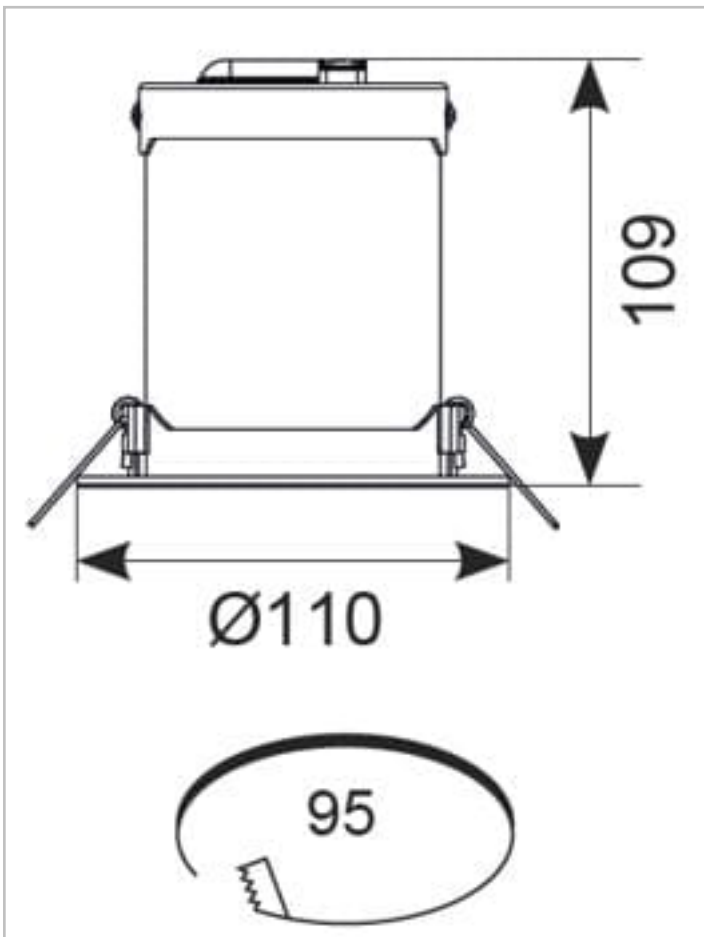

Technical Information

Wattage	3W
Lumens Delivered	110lm (Emergency)
Beam Angle	30/140
CRI	70
CCT	6500K
Input	220/240V
Hertz	50/60Hz
Operating Temp	0°C to 40°C
SDCM	6

Datasheet generated from <https://onetimepim.com> last updated Thursday, October 6, 2022 8:27:02 AM