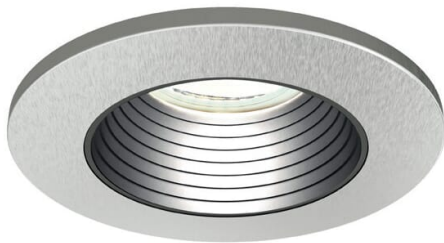

## APRILEDPBZ/AG/SCB

Prism Pro CCT Anti-Glare Bezel Satin Chrome & Black

## Features

Bezel accessory for downlight

Compatible with Prism Pro LED CCT Anti-Glare FRD

Satin chrome with matt black insert

## General Information

---

<b>Colour / Finish</b>	Satin Chrome & Black
------------------------	----------------------

---

<b>Internal / External</b>	Internal
----------------------------	----------

---

<b>Diameter (mm)</b>	88 mm
----------------------	-------