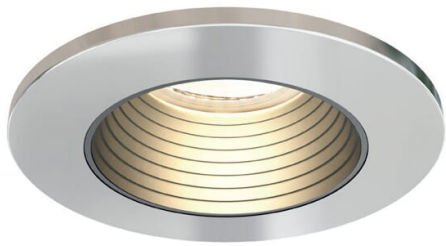

APRILEDPBZ/AG/CHB

Prism Pro CCT Anti-Glare Bezel Chrome & Black

Features

Bezel accessory for downlight

Compatible with Prism Pro LED CCT Anti-Glare FRD

Chrome with matt black insert

General Information

Colour / Finish	Chrome & Black
------------------------	----------------

Internal / External	Internal
----------------------------	----------

Diameter (mm)	88 mm
----------------------	-------