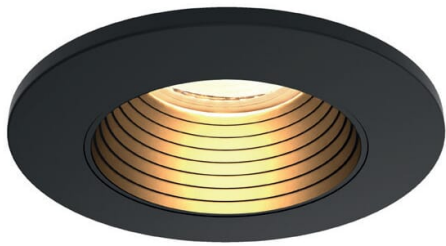

APRILEDPBZ/AG/BB

Prism Pro CCT Anti-Glare Bezel Black & Black

Features

Bezel accessory for downlight

Compatible with Prism Pro LED CCT Anti-Glare FRD

Matt black with matt black insert

General Information

Colour / Finish	Matt Black
------------------------	------------

Internal / External	Internal
----------------------------	----------

Diameter (mm)	88 mm
----------------------	-------