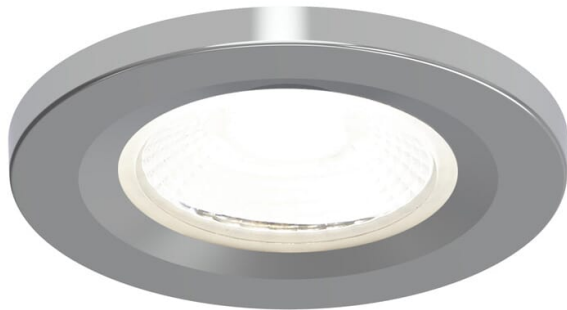

APRILEDP/MINIBZ/CH

Prism Pro Mini CCT Chrome Bezel

Features

Bezel accessory for Prism Pro Mini CCT Fire Rated Downlight

General Information

Colour / Finish	Chrome
-----------------	--------

Internal / External	Internal
---------------------	----------

Diameter (mm)	55 mm
---------------	-------

Datasheet generated from <https://onetimepim.com> last updated Wednesday, October 5, 2022 10:00:38 PM