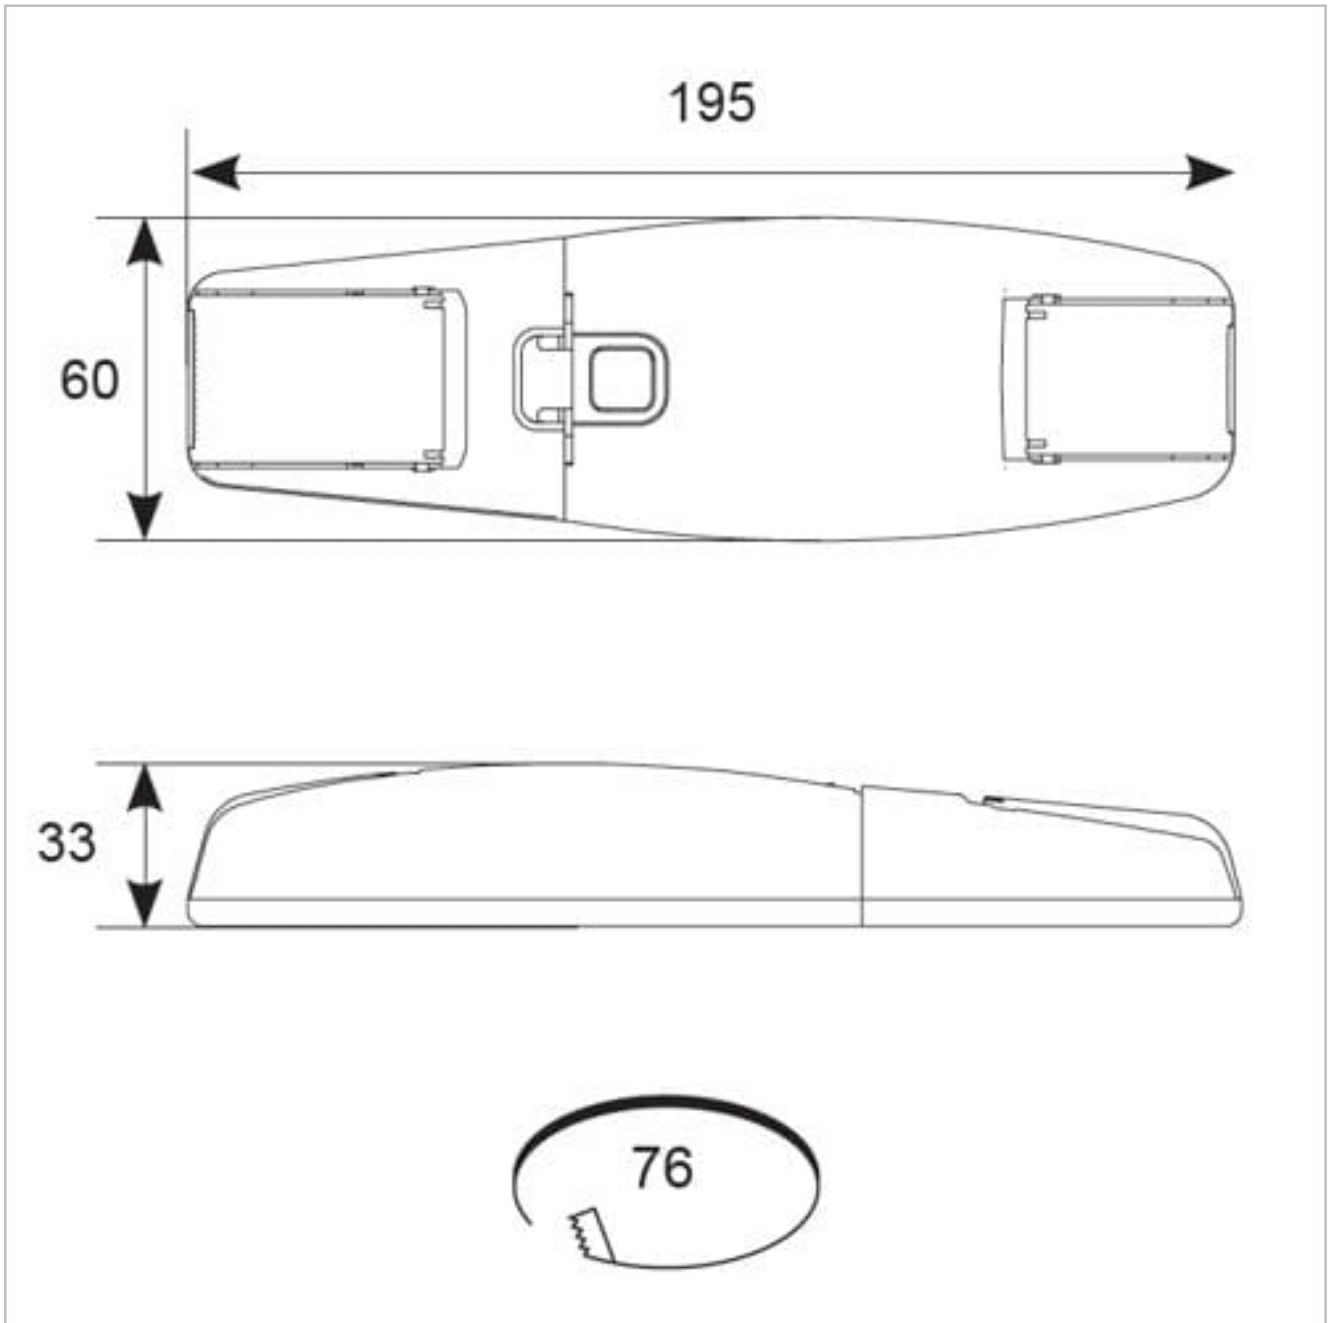

Datasheet generated from <https://onetimepim.com> last updated Thursday, October 6, 2022 8:26:59 AM