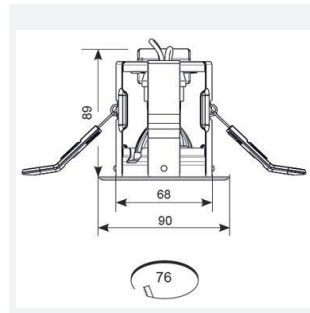

iCage Mini GU10 Fire Rated

iCage Mini GU10 Die-Cast Fire Rated Gimbal
Code: AMICG/W

Category	Downlights
Application	Ancillary, Residential, Retail
Specification	Architectural

PRODUCT FEATURES

- Compact Fire Rated gimbal for shallow ceiling voids suitable for residential and hospitality applications (product supplied less lamp)
- Protective polycarbonate spring clip covers for ceiling protection and ease of installation
- Extra large terminals for fast loop-in, loop-out wiring
- Ultra-slim bezel profile
- Suitable for standard GU10 LED or halogen lamps retrofit
- Dedicated forward heat lamps NOT required
- Twistlock lamp retaining ring for ease of lamp replacement
- Option to add Bluetooth and WiFi enabled smart WiZ GU10 lamp

GENERAL INFORMATION

Wattage	50W
Input	220/240V
Operating Temp	0°C - 25°C
Cut-Out Size	76mm

TECHNICAL INFORMATION

Light Source	GU10
Colour / Finish	White
Fire Rated	Yes
IP Rating	IP20
Class Protection	1
Internal / External	Internal
Surface / Recessed / Suspended	Recessed
CE Mark	Yes
Diameter	95 mm
Height	89 mm