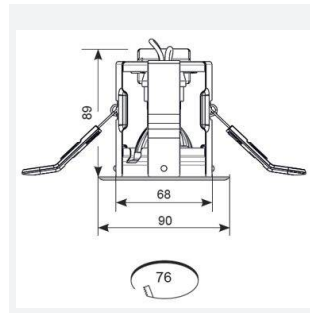

iCage Mini GU10 Fire Rated

iCage Mini GU10 Die-Cast Fire Rated Gimbal
Code: AMICG/SC

Category	Downlights
Application	Ancillary, Residential, Retail
Specification	Architectural

PRODUCT FEATURES

- Compact Fire Rated gimbal for shallow ceiling voids suitable for residential and hospitality applications (product supplied less lamp)
- Protective polycarbonate spring clip covers for ceiling protection and ease of installation
- Extra large terminals for fast loop-in, loop-out wiring
- Ultra-slim bezel profile
- Suitable for standard GU10 LED or halogen lamps retrofit
- Dedicated forward heat lamps NOT required
- Twistlock lamp retaining ring for ease of lamp replacement
- Option to add Bluetooth and WiFi enabled smart WiZ GU10 lamp

GENERAL INFORMATION

Wattage	50W
Input	220/240V
Operating Temp	0°C - 25°C
Cut-Out Size	76mm

TECHNICAL INFORMATION

Light Source	GU10
Colour / Finish	Satin Chrome
Fire Rated	Yes
IP Rating	IP20
Class Protection	1
Internal / External	Internal
Surface / Recessed / Suspended	Recessed
CE Mark	Yes
Diameter	95 mm
Height	89 mm