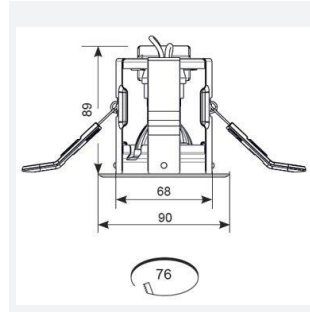

iCage Mini GU10 Fire Rated

iCage Mini GU10 Die-Cast Fire Rated Gimbal
Code: AMICG/CH

Category	Downlights
Application	Ancillary, Residential, Retail
Specification	Architectural

PRODUCT FEATURES

- Compact Fire Rated gimbal for shallow ceiling voids suitable for residential and hospitality applications (product supplied less lamp)
- Protective polycarbonate spring clip covers for ceiling protection and ease of installation
- Extra large terminals for fast loop-in, loop-out wiring
- Ultra-slim bezel profile
- Suitable for standard GU10 LED or halogen lamps retrofit
- Dedicated forward heat lamps NOT required
- Twistlock lamp retaining ring for ease of lamp replacement
- Option to add Bluetooth and WiFi enabled smart WiZ GU10 lamp

GENERAL INFORMATION

Wattage	50W
Input	220/240V
Operating Temp	0°C - 25°C
Cut-Out Size	76mm

TECHNICAL INFORMATION

Light Source	GU10
Colour / Finish	Chrome
Fire Rated	Yes
IP Rating	IP20
Class Protection	1
Internal / External	Internal
Surface / Recessed / Suspended	Recessed
CE Mark	Yes
Diameter	95 mm
Height	89 mm