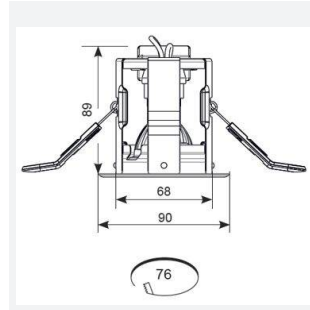

iCage Mini GU10 Fire Rated

iCage Mini GU10 Die-Cast Fire Rated Gimbal
Code: AMICG/BLC

Category	Downlights
Application	Ancillary, Residential, Retail
Specification	Architectural

PRODUCT FEATURES

- Compact Fire Rated gimbal for shallow ceiling voids suitable for residential and hospitality applications (product supplied less lamp)
- Protective polycarbonate spring clip covers for ceiling protection and ease of installation
- Extra large terminals for fast loop-in, loop-out wiring
- Ultra-slim bezel profile
- Suitable for standard GU10 LED or halogen lamps retrofit
- Dedicated forward heat lamps NOT required
- Twistlock lamp retaining ring for ease of lamp replacement
- Option to add Bluetooth and WiFi enabled smart WiZ GU10 lamp

GENERAL INFORMATION

Wattage	50W
Input	220/240V
Operating Temp	0°C - 25°C
Cut-Out Size	76mm

TECHNICAL INFORMATION

Light Source	GU10
Colour / Finish	Black Chrome
Fire Rated	Yes
IP Rating	IP20
Class Protection	1
Internal / External	Internal
Surface / Recessed / Suspended	Recessed
CE Mark	Yes
Diameter	95 mm
Height	89 mm