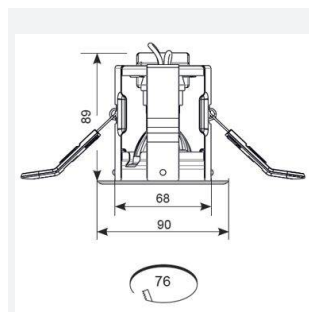

iCage Mini GU10 Fire Rated

iCage Mini GU10 Die-Cast Fire Rated Gimbal

Code: AMICG/AB

Category	Downlights
Application	Ancillary, Residential, Retail
Specification	Architectural

PRODUCT FEATURES

- Compact Fire Rated gimbal for shallow ceiling voids suitable for residential and hospitality applications (product supplied less lamp)
- Protective polycarbonate spring clip covers for ceiling protection and ease of installation
- Extra large terminals for fast loop-in, loop-out wiring
- Ultra-slim bezel profile
- Suitable for standard GU10 LED or halogen lamps retrofit
- Dedicated forward heat lamps NOT required
- Twistlock lamp retaining ring for ease of lamp replacement
- Option to add Bluetooth and WiFi enabled smart WiZ GU10 lamp

GENERAL INFORMATION

Wattage	50W
Input	220/240V
Operating Temp	0°C - 25°C
Cut-Out Size	76mm

TECHNICAL INFORMATION

Light Source	GU10
Colour / Finish	Antique Brass
Fire Rated	Yes
IP Rating	IP20
Class Protection	1
Internal / External	Internal
Surface / Recessed / Suspended	Recessed
CE Mark	Yes
Diameter	95 mm
Height	89 mm