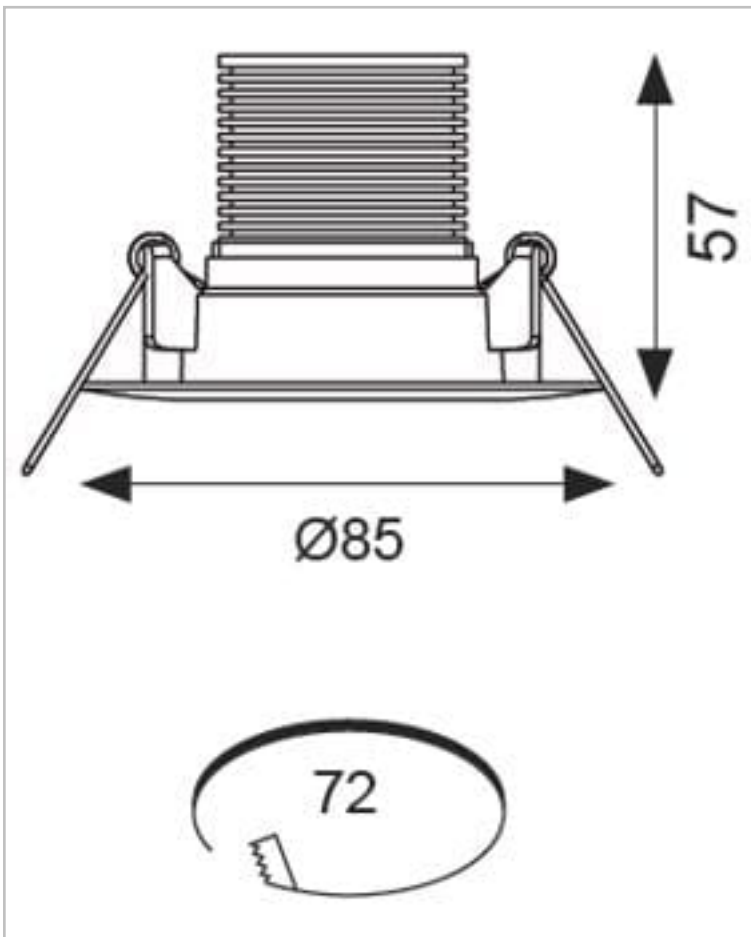

Technical Information

Wattage	5W
Lumens Delivered	274lm (Emergency)
Beam Angle	110
CRI	70
CCT	6500K
Input	220/240V
Hertz	50/60Hz
Operating Temp	0°C to 40°C
SDCM	6

Datasheet generated from <https://onetimepim.com> last updated Thursday, October 6, 2022 8:27:02 AM