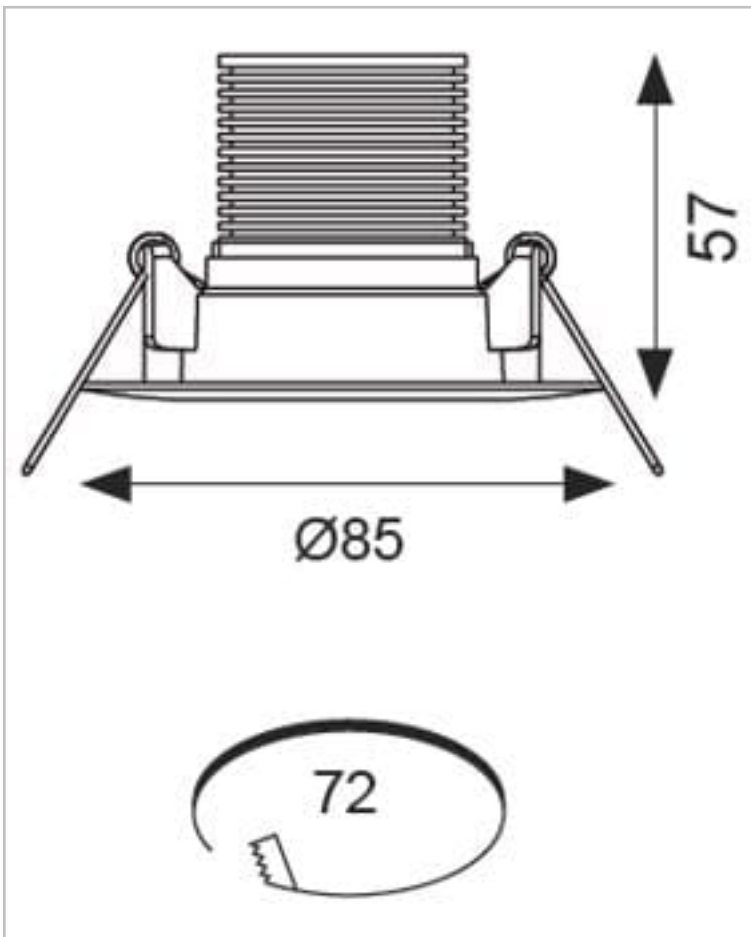

Technical Information

Wattage	5W
Lumens Delivered	235lm (Emergency)
Beam Angle	15/135
CRI	70
CCT	6500K
Input	220/240V
Hertz	50/60Hz
Operating Temp	0°C to 40°C
SDCM	6

Datasheet generated from <https://onetimepim.com> last updated Thursday, October 6, 2022 8:27:02 AM