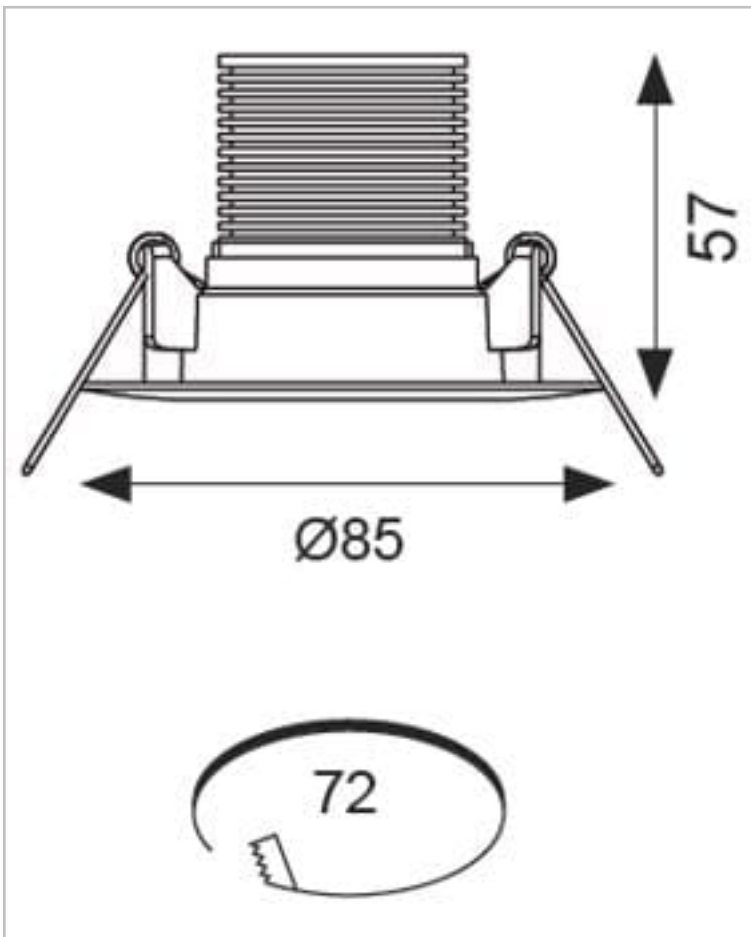

Technical Information

Wattage	5W
Lumens Delivered	248lm (Emergency)
Beam Angle	15/135
CRI	70
CCT	6500K
Input	220/240V
Hertz	50/60Hz
Operating Temp	0°C to 40°C
SDCM	6

Datasheet generated from <https://onetimepim.com> last updated Thursday, October 6, 2022 8:27:02 AM