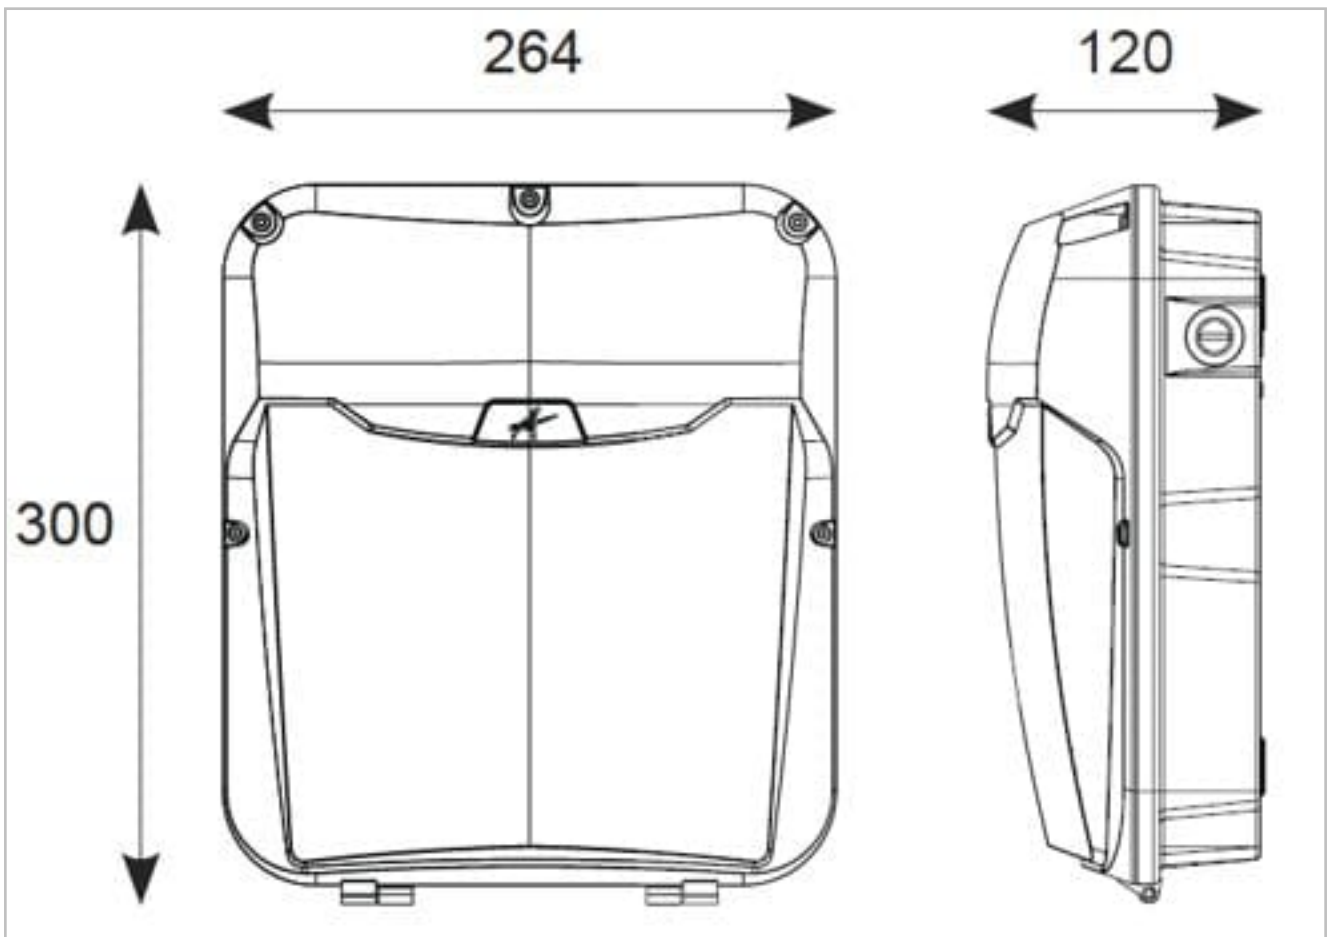

Datasheet generated from <https://onetimepim.com> last updated Thursday, October 6, 2022 8:27:11 AM