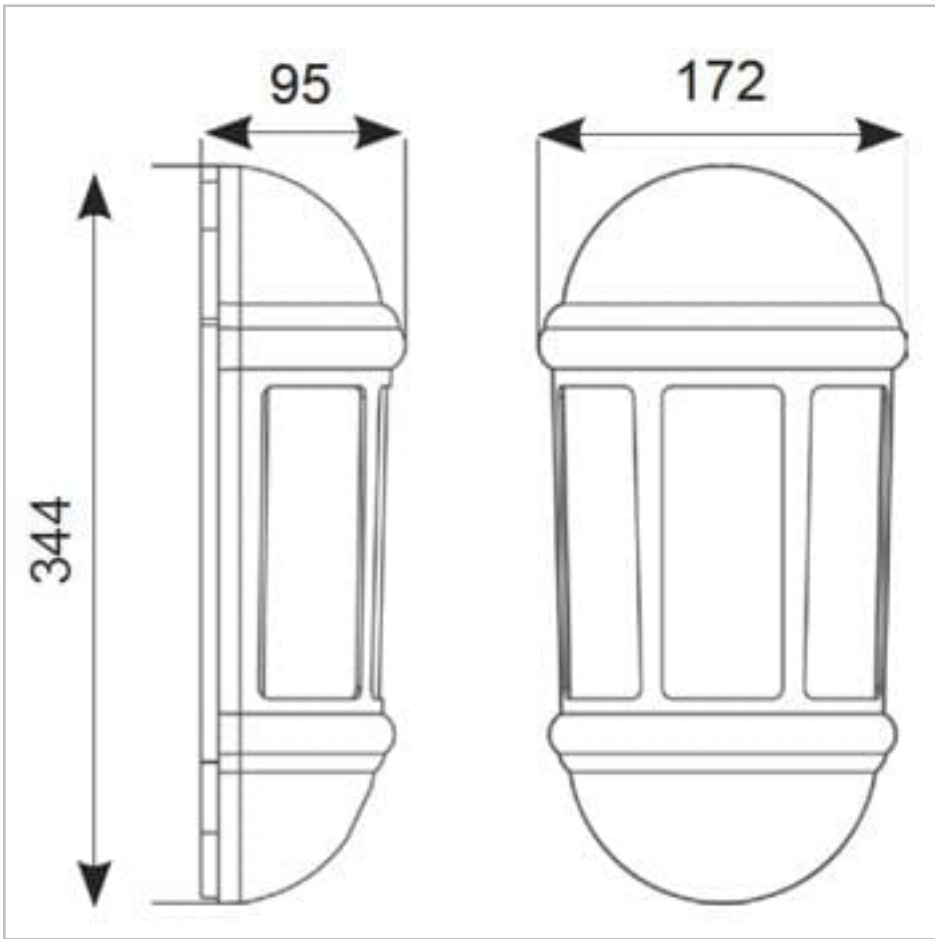

Datasheet generated from <https://onetimepim.com> last updated Thursday, October 13, 2022 10:02:49 PM