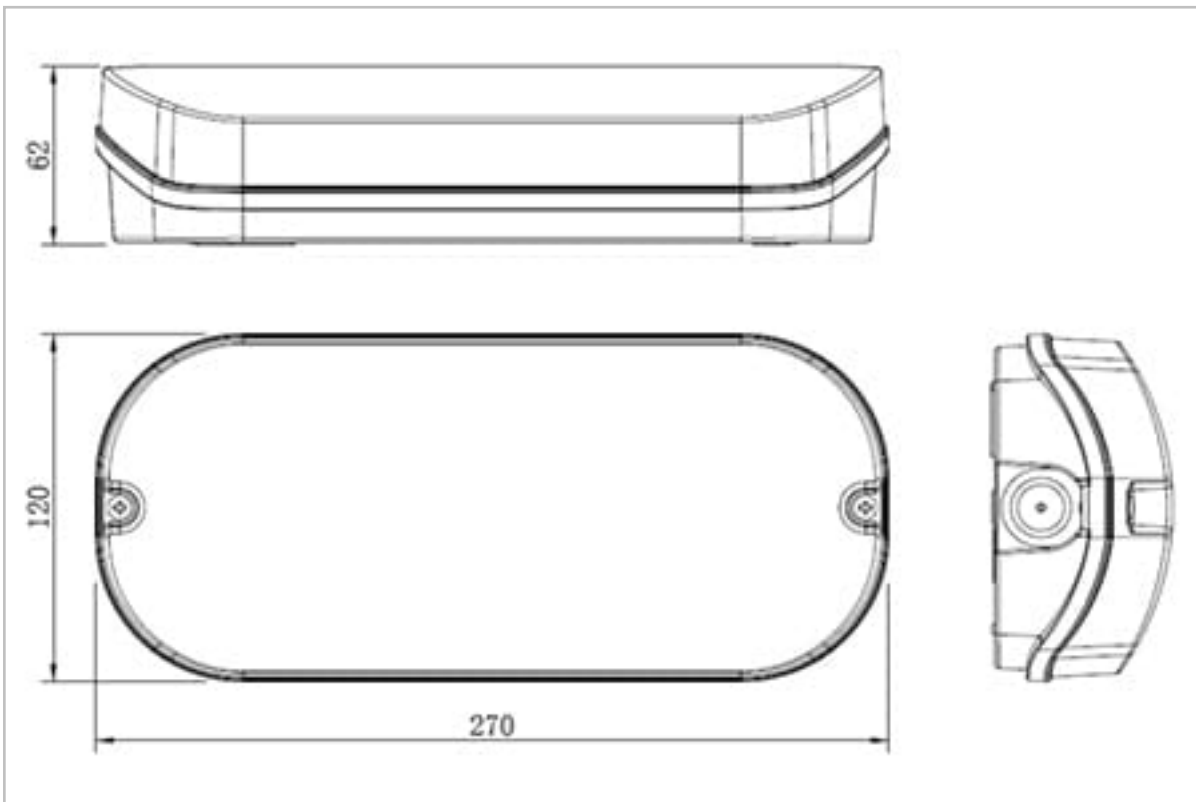

AKTLED/3M/ST

Kite Emergency Bulkhead Maintained / Non-Maintained White

Features

Modern ultra-slim profile IP65 LED polycarbonate bulkhead

Self-test as standard

Aesthetically designed for modern appearance

Supplied with self-adhesive legend

20mm side and rear cable entries

Hinged screwless gear tray for ease of installation

Viewing distance 20 metres

General Information

Lamp Type	LED
Colour / Finish	White
Emergency	Yes
Self Test	Yes
IP Rating	IP65
IK Rating	IK08
Class Protection	1
Internal / External	Internal / External
Surface / Recessed / Suspended	Surface
Lifetime (Hrs)	L70 50,000h
Warranty (Years)	5
CE Mark	Yes
Width (mm)	270 mm
Height (mm)	120 mm
Depth (mm)	62 mm
Accessories	ASBP/1

Technical Information

Wattage	3.4W
Lumens Delivered	66.7lm (Emergency), 138lm (Standard)
Beam Angle	120
CRI	70
CCT	6500K
Input	220/240V
Hertz	50/60Hz
Operating Temp	0°C to 40°C
SDCM	6

Datasheet generated from <https://onetimepim.com> last updated Thursday, October 6, 2022 8:27:18 AM