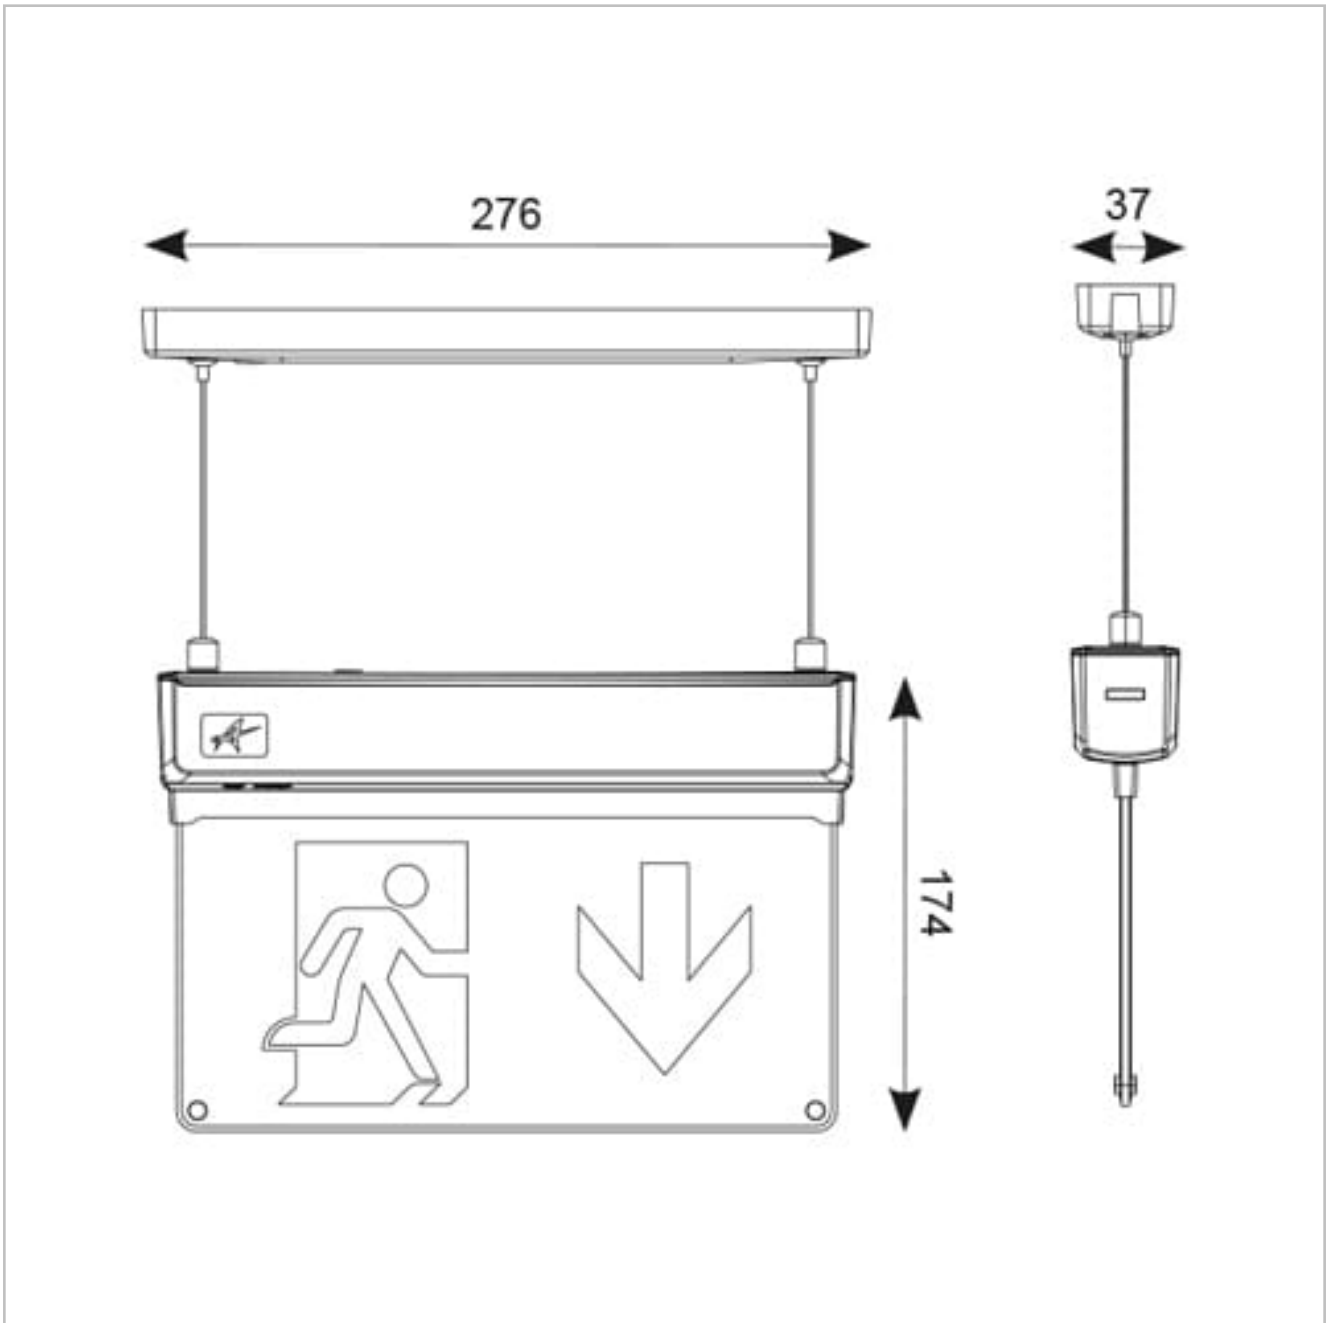

Datasheet generated from <https://onetimepim.com> last updated Thursday, October 6, 2022 8:27:18 AM