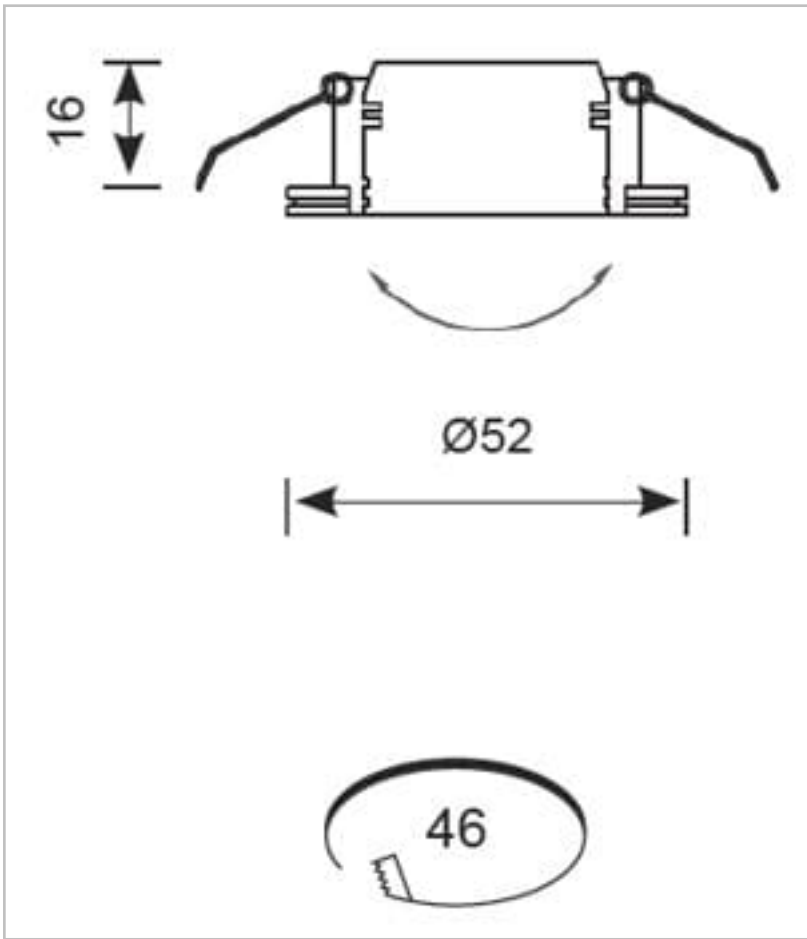

AIGLED/WW/W

Iris Warm White White

Features

Micro recessed adjustable downlight with 40° tilt angle.

Multiple uses, including general downlighting, retail, cabinets and furniture applications.

General Information

Lamp Type	LED
Colour / Finish	White
IP Rating	IP20
IK Rating	IK02
Class Protection	3
Internal / External	Internal
Surface / Recessed / Suspended	Recessed
Lifetime (Hrs)	L70 50,000h
Warranty (Years)	3
CE Mark	Yes
Diameter (mm)	52 mm
Height (mm)	16 mm
Accessories	AD3W/700, ADK12W/700, ADK20W/700, AMCD25W, AMCD50W

Technical Information

Wattage	3W
Lumens Delivered	140lm
Lm/W	28lm/W
Beam Angle	25
CRI	80
CCT	3000K
Input	700mA
Hertz	50/60Hz
Operating Temp	-20°C to 25°C
SDCM	5

Datasheet generated from <https://onetimepim.com> last updated Thursday, October 6, 2022 8:27:02 AM