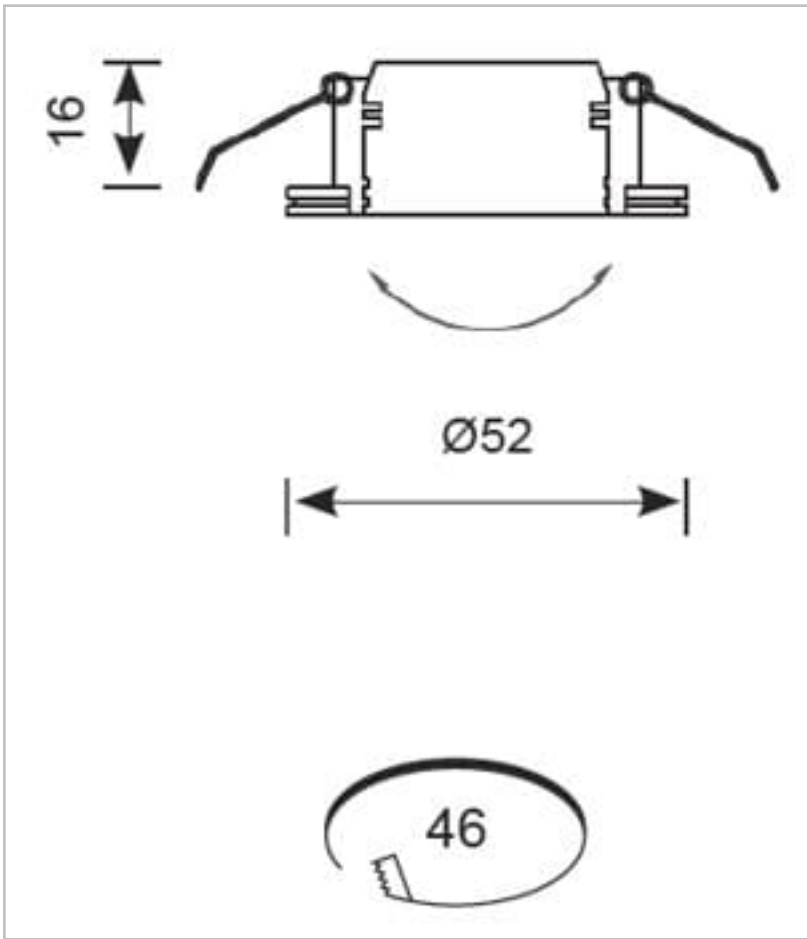

AIGLED/WW

Iris Warm White Brushed Chrome

Features

Micro recessed adjustable downlight with 40° tilt angle.

Multiple uses, including general downlighting, retail, cabinets and furniture applications.

General Information

Lamp Type	LED
Colour / Finish	Brushed Chrome
IP Rating	IP20
IK Rating	IK02
Class Protection	3
Internal / External	Internal
Surface / Recessed / Suspended	Recessed
Lifetime (Hrs)	L70 50,000h
Warranty (Years)	3
CE Mark	Yes
Diameter (mm)	52 mm
Height (mm)	16 mm
Accessories	AD3W/700, ADK12W/700, ADK20W/700, AMCD25W, AMCD50W

Technical Information

Wattage	3W
Lumens Delivered	140lm
Lm/W	28lm/W
Beam Angle	25
CRI	80
CCT	3000K
Input	700mA
Hertz	50/60Hz
Operating Temp	-20°C to 25°C
SDCM	5

Datasheet generated from <https://onetimepim.com> last updated Thursday, October 6, 2022 8:27:02 AM