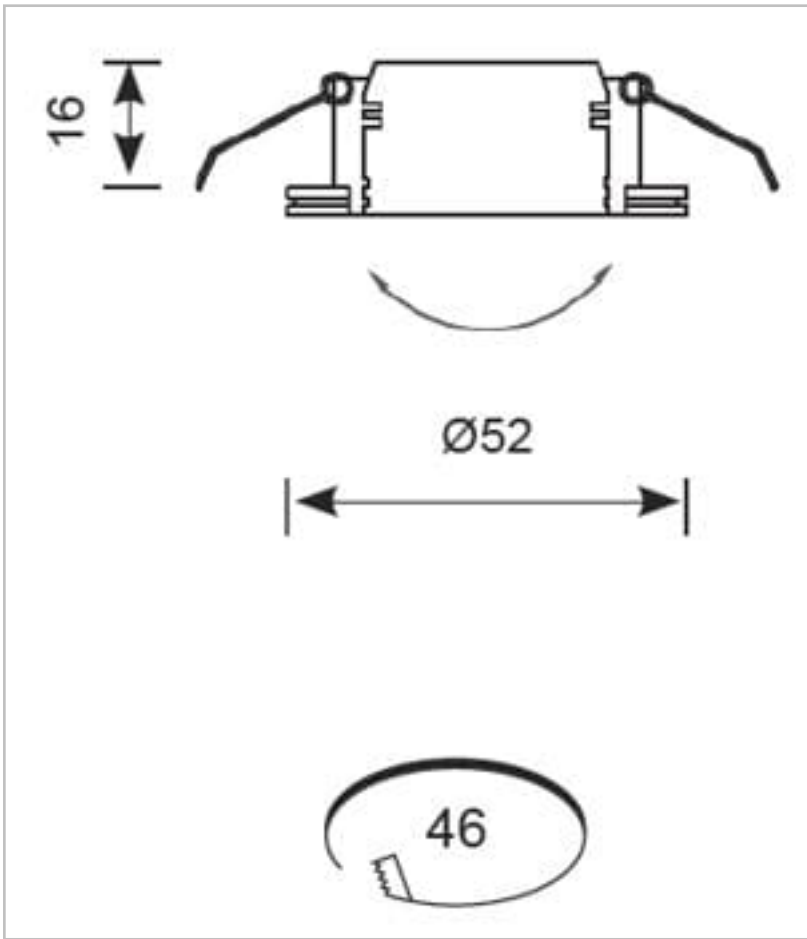

## **Features**

Micro recessed adjustable downlight with 40° tilt angle.

Multiple uses, including general downlighting, retail, cabinets and furniture applications.

## General Information

Lamp Type	LED
Colour / Finish	White
IP Rating	IP20
IK Rating	IK02
Class Protection	3
Internal / External	Internal
Surface / Recessed / Suspended	Recessed
Lifetime (Hrs)	L70 50,000h
Warranty (Years)	3
CE Mark	Yes
Diameter (mm)	52 mm
Height (mm)	16 mm
Accessories	AD3W/700, ADK12W/700, ADK20W/700, AMCD25W, AMCD50W

## Technical Information

Wattage	3W
Lumens Delivered	170lm
Lm/W	31lm/W
Beam Angle	25
CRI	80
CCT	4000K
Input	700mA
Hertz	50/60Hz
Operating Temp	-20°C to 25°C
SDCM	5

Datasheet generated from <https://onetimepim.com> last updated Thursday, October 6, 2022 8:27:02 AM