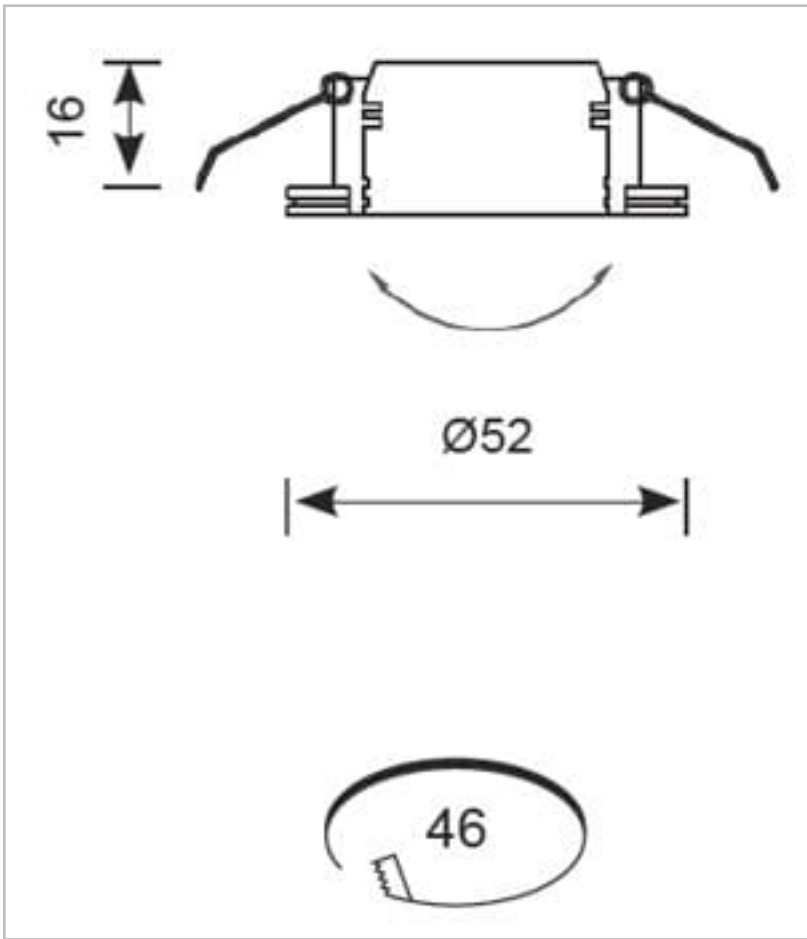

## **Features**

Micro recessed adjustable downlight with 40° tilt angle.

Multiple uses, including general downlighting, retail, cabinets and furniture applications.

## General Information

Lamp Type	LED
Colour / Finish	Brushed Chrome
IP Rating	IP20
IK Rating	IK02
Class Protection	3
Internal / External	Internal
Surface / Recessed / Suspended	Recessed
Lifetime (Hrs)	L70 50,000h
Warranty (Years)	3
CE Mark	Yes
Diameter (mm)	52 mm
Height (mm)	16 mm
Accessories	AD3W/700, ADK12W/700, ADK20W/700, AMCD25W, AMCD50W

## Technical Information

Wattage	3W
Lumens Delivered	170lm
Lm/W	31lm/W
Beam Angle	25
CRI	80
CCT	4000K
Input	700mA
Hertz	50/60Hz
Operating Temp	-20°C to 25°C
SDCM	5

Datasheet generated from <https://onetimepim.com> last updated Thursday, October 6, 2022 8:27:02 AM