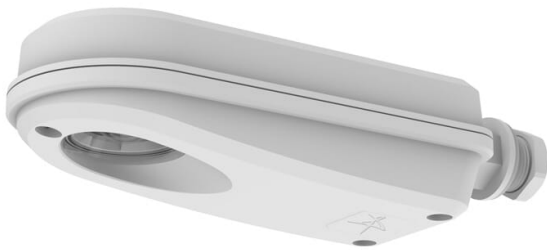

## AEMBLEMED

IP65 Emergency Bolt-On

## Features

IP65 Bolt on emergency allows you to add emergency lighting at any time.

Easy to install to any non-corrosive or batten via M20 gland

LiFePO4 Lithium battery provides improved energy consumption, product reliability and lifetime

Self-test switchable

Tri-colour LED shows green for healthy running condition, red/flashing for fault conditions and white for emergency operation

Supplied with open area and escape route interchangeable lenses

## General Information

Lamp Type	LED
Colour / Finish	White
Emergency	Yes
IP Rating	IP65
Class Protection	2
Internal / External	Internal
Warranty (Years)	5
CE Mark	Yes
Length (mm)	190 mm
Width (mm)	70 mm
Height (mm)	45.5 mm