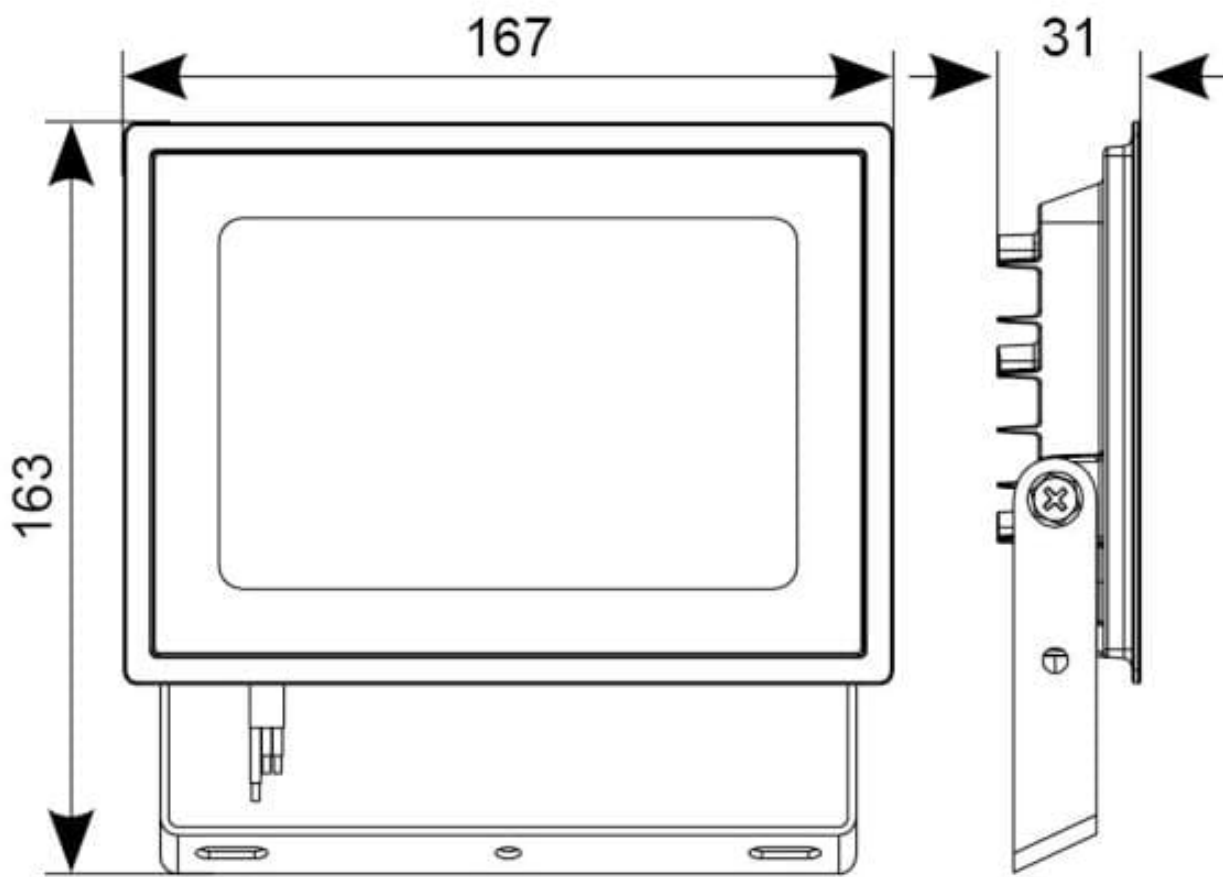

Pre-wired with 1 metre of rubber insulated cable for ease of installation

Polycarbonate spike accessory allowing installation into lawn and garden applications

Non-dimmable

General Information

Lamp Type	LED
Colour / Finish	Black
IP Rating	IP65
IK Rating	IK06
Class Protection	1
Internal / External	Internal / External
Surface / Recessed / Suspended	Surface
Lifetime (Hrs)	L90 36,000h
Warranty (Years)	2
CE Mark	Yes
Length (mm)	163 mm
Width (mm)	167 mm
Depth (mm)	31 mm
Accessories	AMFLSA

Technical Information

Wattage	30W
Lumens Delivered	2500lm
Lm/W	85lm/W
Beam Angle	110
CRI	80
CCT	3000K
Input	220/240V
Hertz	50/60Hz
Operating Temp	-20°C to 40°C
SDCM	6

Datasheet generated from <https://onetimepim.com> last updated Thursday, October 6, 2022 8:27:09 AM