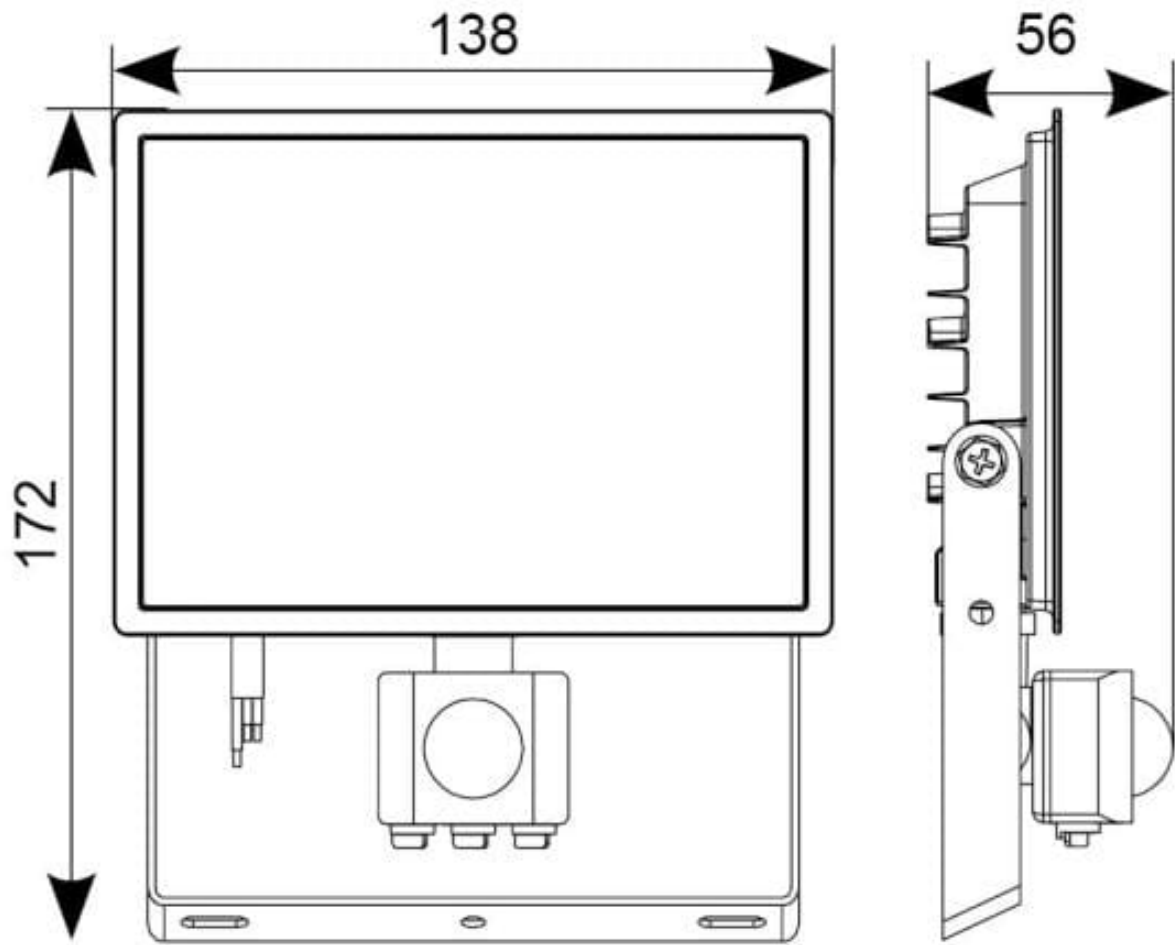

AEDELED20/**/PIR