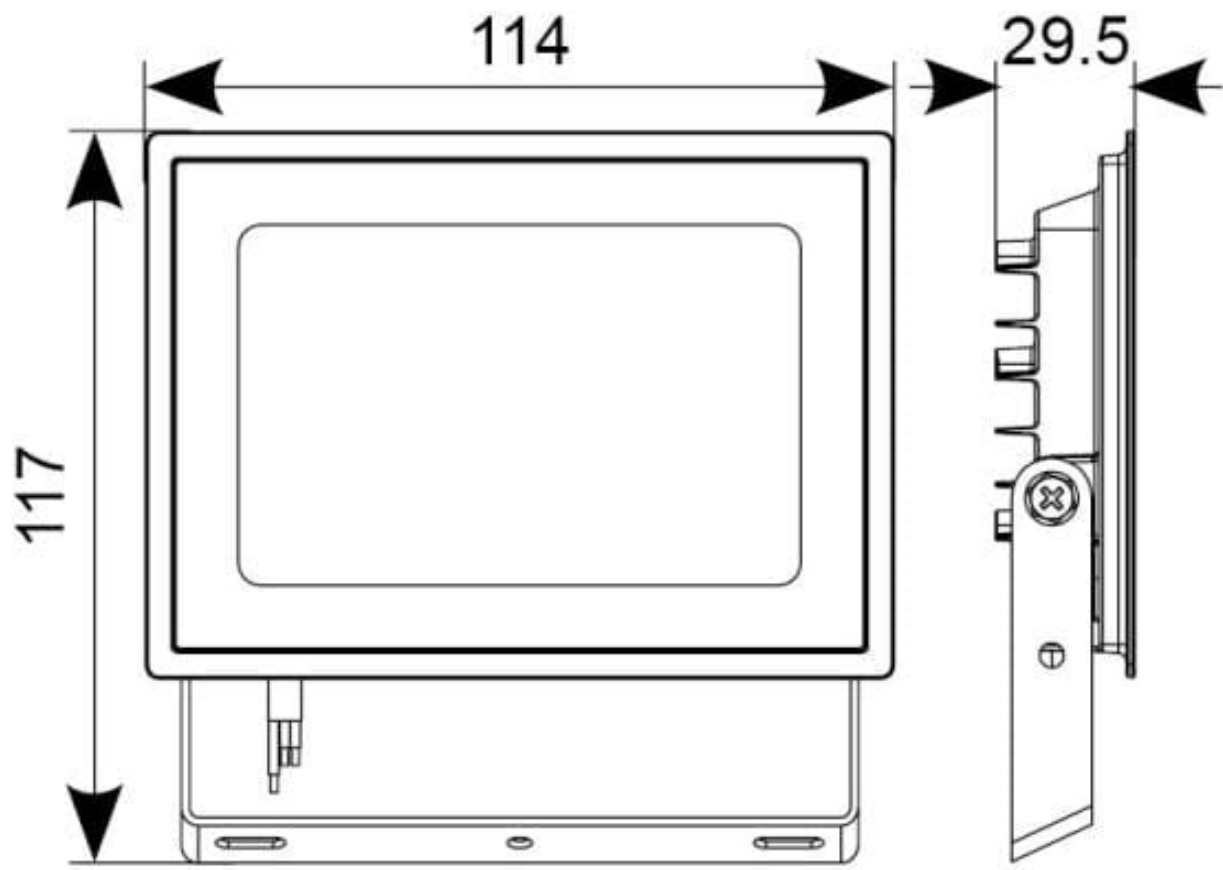

Pre-wired with 1 metre of rubber insulated cable for ease of installation

Polycarbonate spike accessory allowing installation into lawn and garden applications

Non-dimmable

General Information

Lamp Type	LED
Colour / Finish	Black
IP Rating	IP65
IK Rating	IK06
Class Protection	1
Internal / External	Internal / External
Surface / Recessed / Suspended	Surface
Lifetime (Hrs)	L90 36,000h
Warranty (Years)	2
CE Mark	Yes
Length (mm)	117 mm
Width (mm)	114 mm
Depth (mm)	29.5 mm
Accessories	AMFLSA

Technical Information

Wattage	10W
Lumens Delivered	900lm
Lm/W	89lm/W
Beam Angle	110
CRI	80
CCT	3000K
Input	220/240V
Hertz	50/60Hz
Operating Temp	-20°C to 40°C
SDCM	6

Datasheet generated from <https://onetimepim.com> last updated Thursday, October 6, 2022 8:27:09 AM