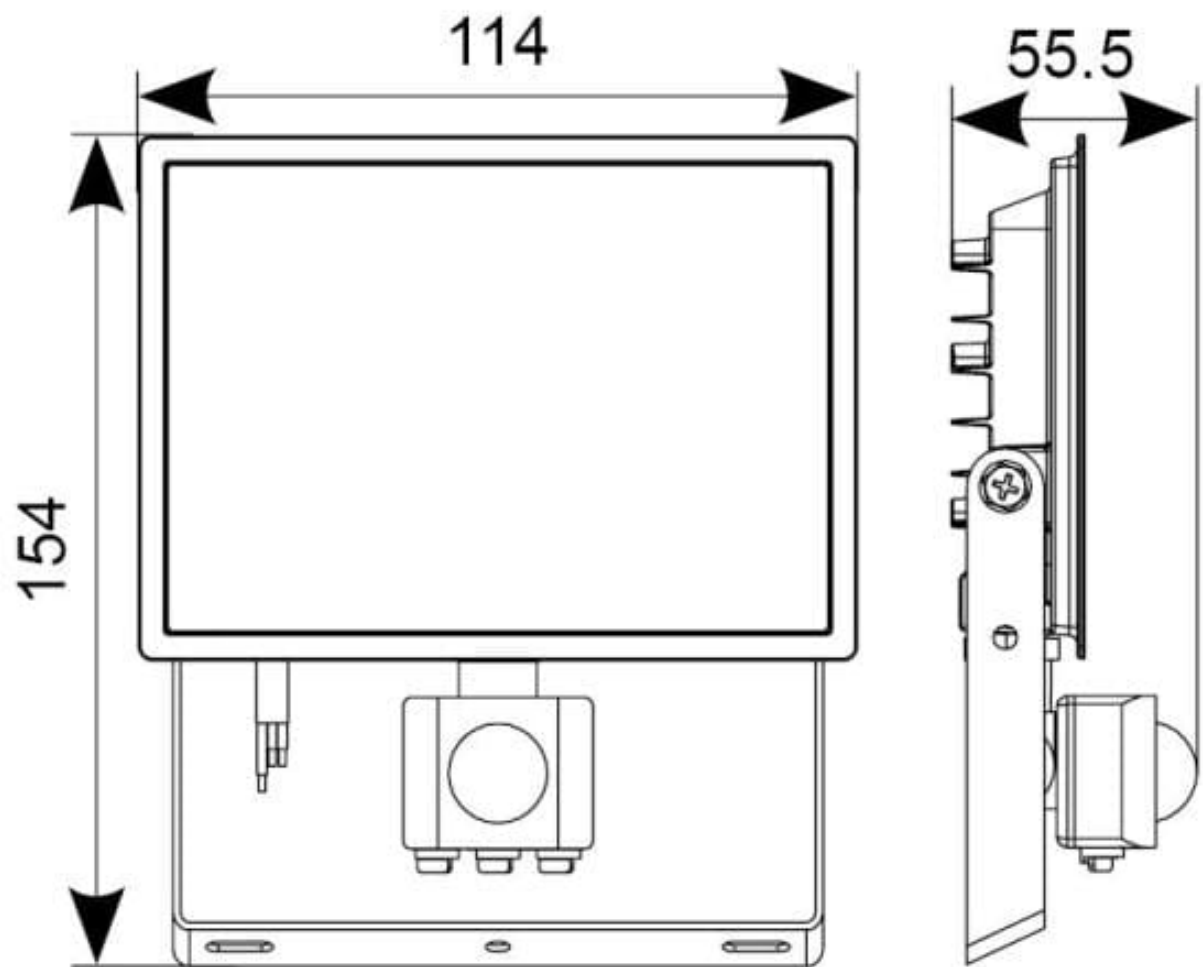

Non-dimmable

General Information

Lamp Type	LED
Colour / Finish	Black
IP Rating	IP44
IK Rating	IK06
Class Protection	1
Internal / External	Internal / External
Surface / Recessed / Suspended	Surface
Lifetime (Hrs)	L90 36,000h
Warranty (Years)	2
CE Mark	Yes
Length (mm)	154 mm
Width (mm)	114 mm
Depth (mm)	55.5 mm
Accessories	AMFLSA

Technical Information

Wattage	10W
Lumens Delivered	950lm
Lm/W	95lm/W
Beam Angle	110
CRI	80
CCT	4000K
Input	220/240V
Hertz	50/60Hz
Operating Temp	-20°C to 40°C
SDCM	6

Datasheet generated from <https://onetimepim.com> last updated Thursday, October 6, 2022 8:27:09 AM