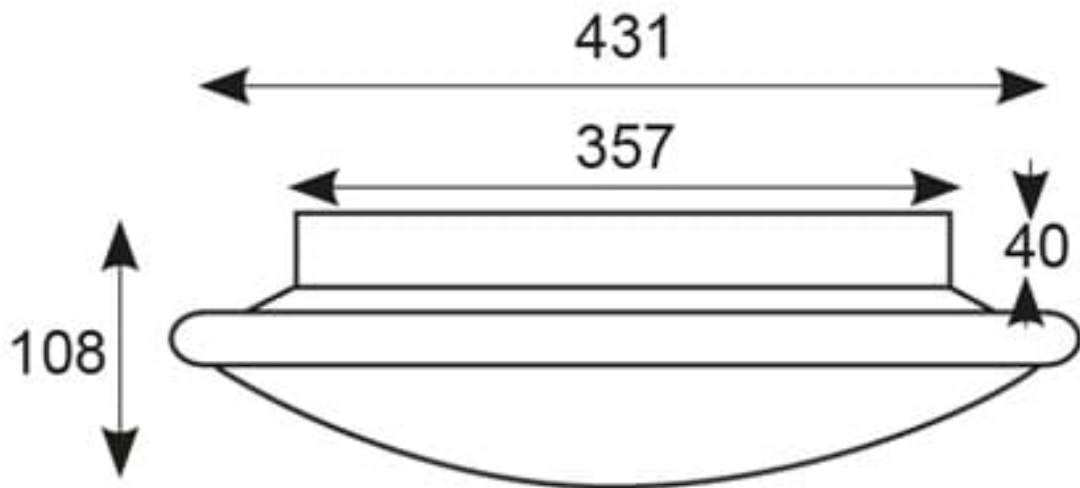

BESA box fixing versatile mounting options

Option of white, chrome or satin chrome housing

General Information

Lamp Type	LED
Colour / Finish	White
Bluetooth Enabled	Yes
IP Rating	IP20
IK Rating	IK08
Class Protection	1
Internal / External	Internal
Surface / Recessed / Suspended	Surface
Lifetime (Hrs)	L70 50,000h
Warranty (Years)	5
CE Mark	Yes
Diameter (mm)	435 mm
Depth (mm)	100 mm

Technical Information

Wattage	11W - 25W
Lumens Delivered	1200lm - 2800lm (4000K)
Lm/W	108lm/W - 114lm/W (4000K)
Beam Angle	110
CRI	80
CCT	3000/4000K
Input	220/240V
Hertz	50/60Hz
Operating Temp	-10°C to 25°C
SDCM	6